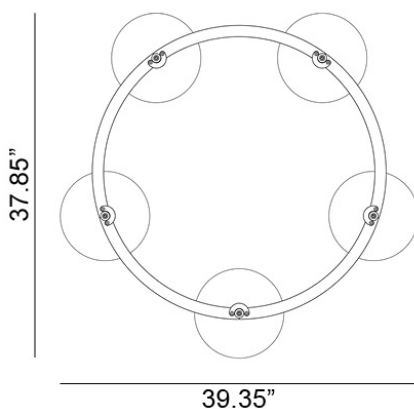

Global
Lighting

hello@globalighting.com | www.globalighting.com