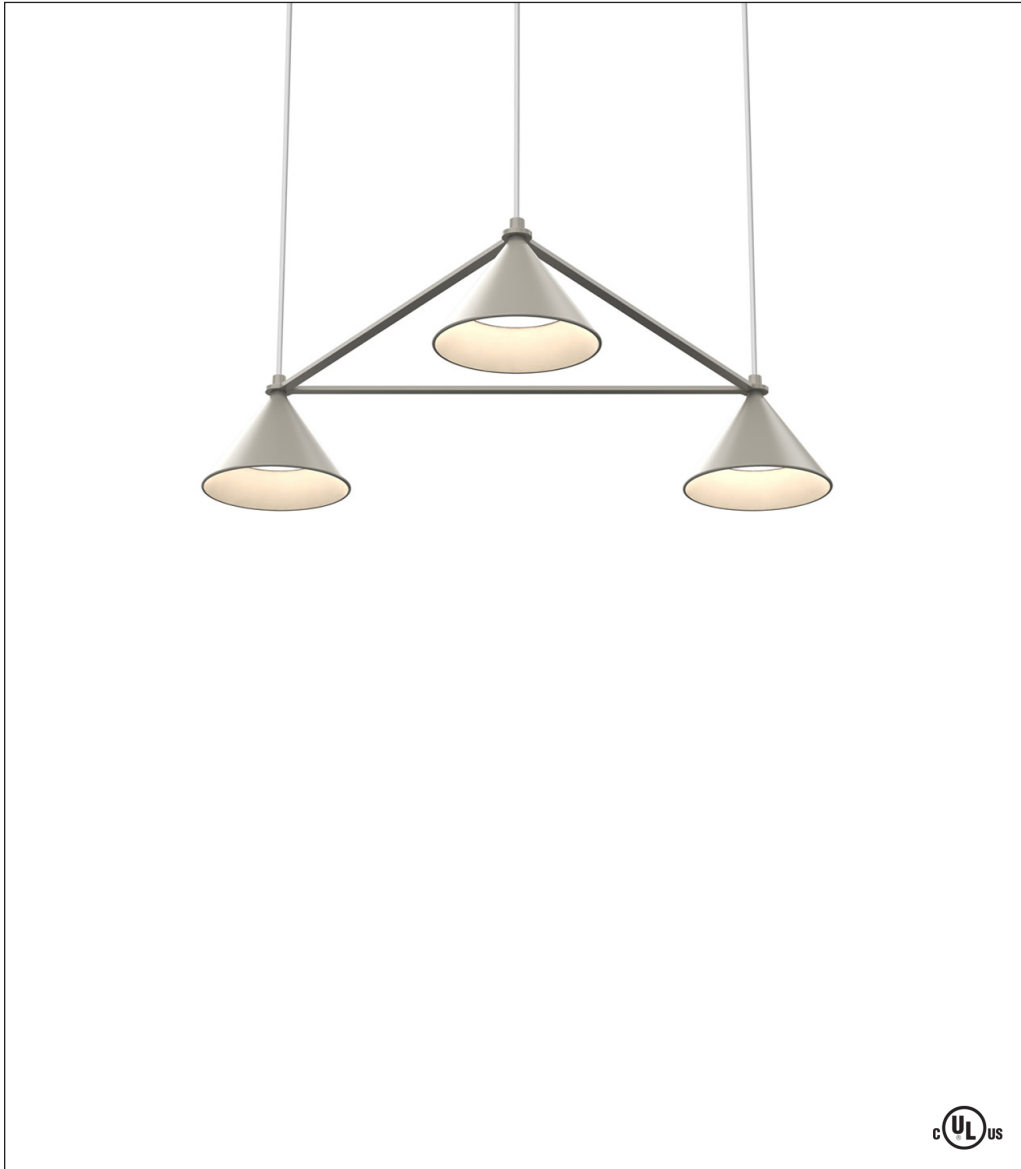

Zero

Lumo 3-Light Triangle Pendant

Design by: Thomas Bernstrand

Made of painted die-cast aluminum, the Lumo 3-Light Triangle Pendant, designed by Thomas Bernstrand for Zero Interior, has three shades suspended from the ceiling connected by a slim triangle made of horizontal bars. The pared-down profile is available in black, orange, gray, green, and gray-brown; and can be ordered in custom colors upon request. Matte acrylic diffusers soften the glow of the illumination wafting from this fixture, the tone of the light influenced by the color of the shade from which it radiates.

Ordering Matrix

Model

3X-12131106US-TRIANGLE (Black)
3X-12131111US-TRIANGLE (Gray)
3X-12131112US-TRIANGLE (Green)
3X-12131141US-TRIANGLE (Orange)
3X-12131166US-TRIANGLE (Brown-Gray)

*Cord Color: Black or White

LED

3 x 6.5W GU10 Bulb / 3000K / 500 Lumens
120V / Dimmable

Color/Material

BLK = Black
GRY = Gray
GRN = Green
ORG = Orange
GRY/BRN = Gray-Brown

Fixture as shown

3X-12131111US-TRIANGLE

Lumo 3-Light Triangle Pendant

LED

3 x 6.5W

GRY

Gray

Color/Material

Black

Gray

Green