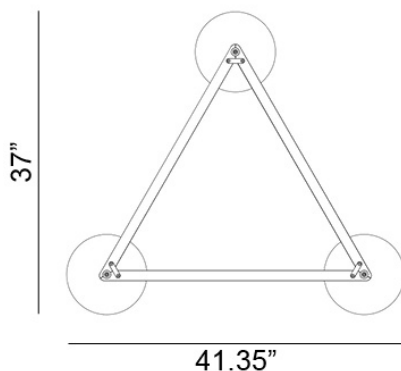

Zero

Lumo 3-Light Triangle Pendant

Design by: Thomas Bernstrand

Made of painted die-cast aluminum, the Lumo 3-Light Triangle Pendant, designed by Thomas Bernstrand for Zero Interior, has three shades suspended from the ceiling connected by a slim triangle made of horizontal bars. The pared-down profile is available in black, orange, gray, green, and gray-brown; and can be ordered in custom colors upon request. Matte acrylic diffusers soften the glow of the illumination wafting from this fixture, the tone of the light influenced by the color of the shade from which it radiates.

Ordering Matrix

Model

3X-12131106US-TRIANGLE (Black)
3X-12131111US-TRIANGLE (Gray)
3X-12131112US-TRIANGLE (Green)
3X-12131141US-TRIANGLE (Orange)
3X-12131166US-TRIANGLE (Brown-Gray)

*Cord Color: Black or White