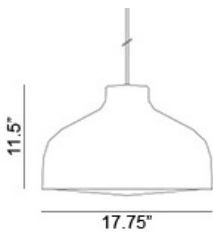

POWERED BY
GlobalLighting

Global Lighting

545 Franklin Avenue, Mount Vernon, NY 10550

ph: 914.591.4095

fx: 914.591.3796

hello@globa

ZERO
illuminations
425 Peachtree Hills Ave NE #3, Atlanta, GA 30305
404.876.1064
sales@illumco.com