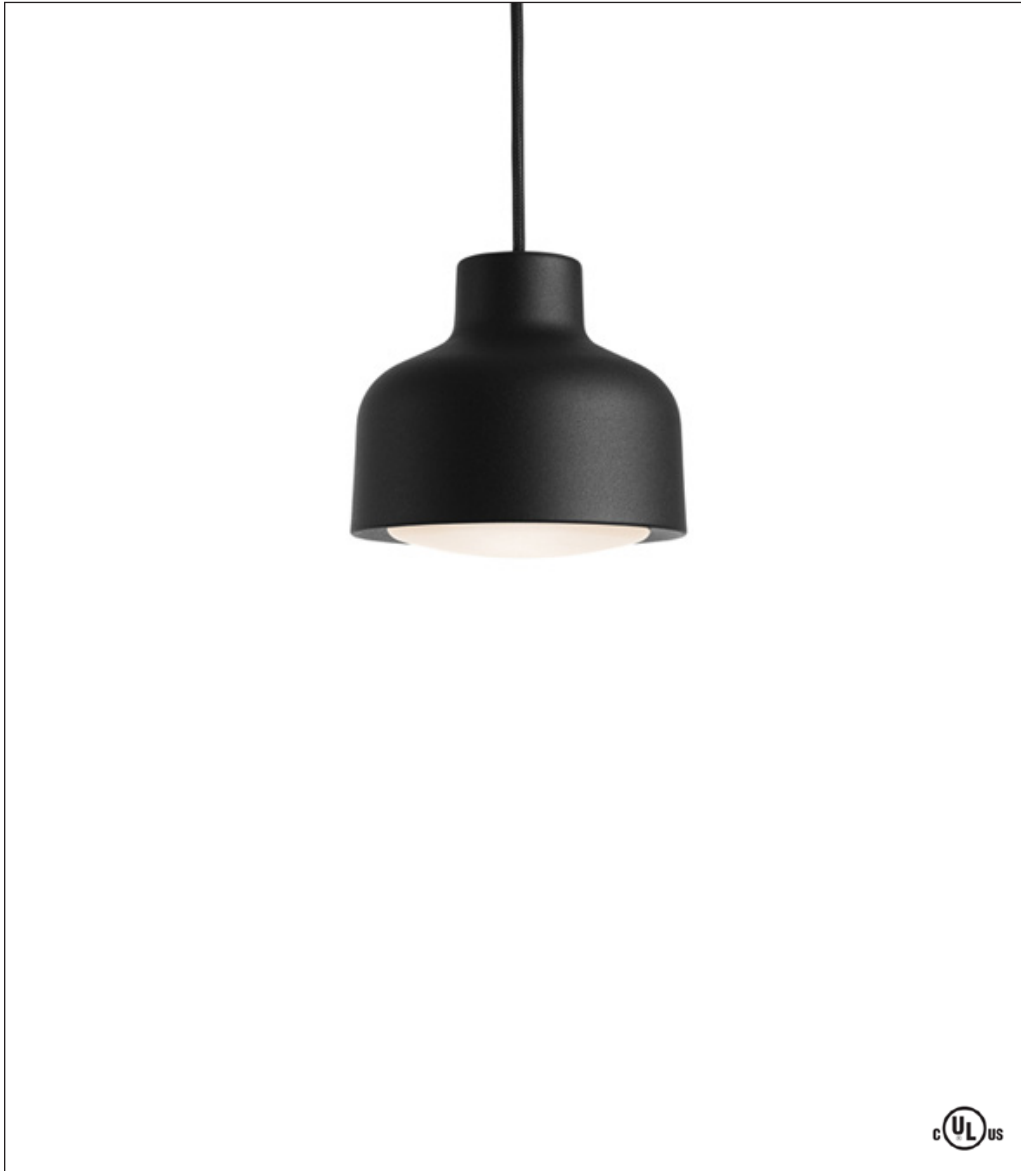

Zero

Lens Compact Pendant

Gazing at an architect's style-set through the Lens Compact pendant, a little brother to the larger sized pendant designed by Jens Fager, will make it clear that the classically clean look has got a shot at brilliance. In painted aluminum, the fixture has a matte acrylic diffuser for emitting soft pools of glowing light.

Ordering Matrix

Model

8100101 = White (13W CFL Low Profile GU24)

8100106 = Black (13W CFL Low Profile GU24)

8102101 = White (7W LED MR16 GU10)

8102106 = Black (7W LED MR16 GU10)

*Cord: White or Black

LED