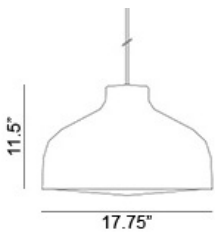

Gazing at an architect's style-set through the Lens pendant, designed by Jens Fager, will make it clear that the classically clean look has got a shot at brilliance. In painted aluminum, the fixture has a matte acrylic diffuser for emitting soft pools of glowing light.

Ordering Matrix

Model

8100301 = White (1 x 22W T5 Circline)
8100306 = Black (1 x 22W T5 Circline)
8100501 = White (1 x 40W T5 Circline)
8100506 = Black (1 x 40W T5 Circline)
8102301 = White (1 X 11W LED E26 A19)
8102306 = Black (1 X 11W LED E26 A19)

*Cord: White or Black

LED

1 X 11W LED E26 A19

F (Fluorescent)

1 x 40W T5 Circline

Finish

BLK = Black
WHT = White

Fixture as shown

8100506	F	BLK
Lens Pendant	1 x 40W	Black