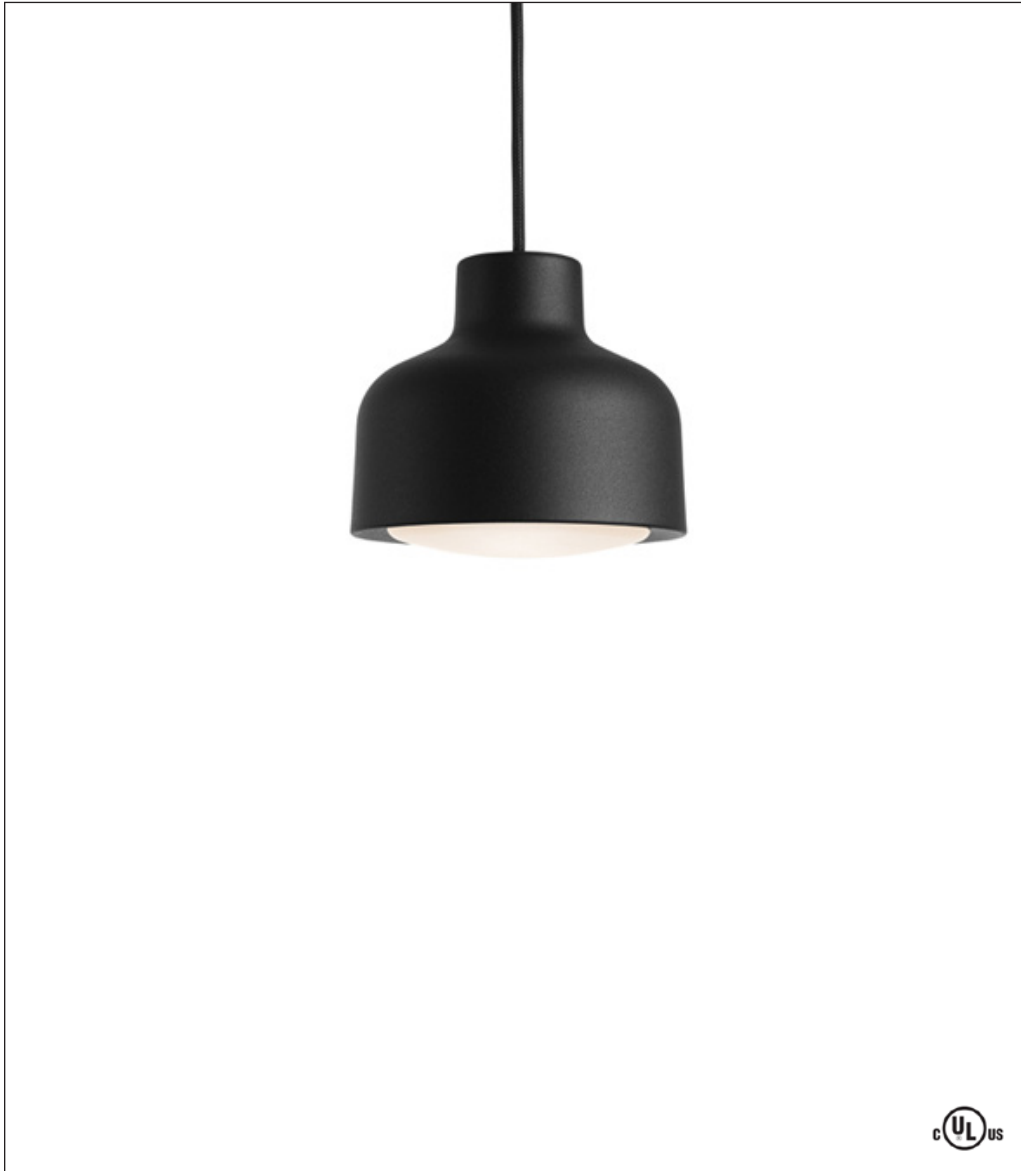

Zero

Lens Compact Pendant

Gazing at an architect's style-set through the Lens Compact pendant, a little brother to the larger sized pendant designed by Jens Fager, will make it clear that the classically clean look has got a shot at brilliance. In painted aluminum, the fixture has a matte acrylic diffuser for emitting soft pools of glowing light.

Ordering Matrix

Model

8100101 = White (13W CFL Low Profile GU24)

8100106 = Black (13W CFL Low Profile GU24)

8102101 = White (7W LED MR16 GU10)

8102106 = Black (7W LED MR16 GU10)

*Cord: White or Black

LED

LED

BLK

Lens
Compact
Pendant

1 x 7W

Black

Finishes

Black

White