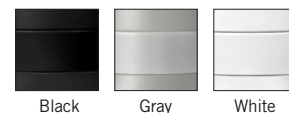

Grupa

Ili Ili Nighty Night Pendant

Design by: Filip Despot, Ivana Pavic & Tihana Taraba

Ili Ili, which means either/or, is a series of modular fixtures in three geometrically straightforward shapes. The Ili Ili Nighty Night pendant is one of these, its convex body handmade from powder-coated aluminum. Tihana Taraba, Ivana Pavic and Filip Despot of Grupa Products designed the clever fixtures that are perfect for hanging in rows or for grouping in its different configurations. Two other shapes in the Ili Ili family are the Prom Queen and the Gone Fishing, and each of these are available in white, black or gray.

Ordering Matrix

Model

ABB-B = (Black)
ABB-G = (Gray)
ABB-W = (White)

LED

1 x 9.5W E26 A19

Fluorescent

1 x 15W E26 A19

Shade

BLK = Black
GRY = Gray
WHT = White

Fixture as shown

ABB-B	LED	BLK
Ili Ili Nighty Night	1 x 9.5W	Black

Shade

Dimensions

Height 12.75" x Width 7.25"

Global
Lighting

hello@globalighting.com | www.globalighting.com