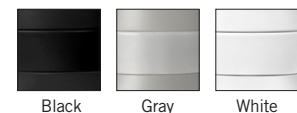

Grupa

Ili Ili Gone Fishing Pendant

Design by: Filip Despot, Ivana Pavic & Tihana Taraba

Ili Ili, which means either/or, is a series of modular fixtures in three geometrically straightforward shapes. The Ili Ili Gone Fishing pendant is one of these, its cinched shape handmade from powder-coated aluminum. Tihana Taraba, Ivana Pavic and Filip Despot of Grupa Products designed the clever fixtures that are perfect for hanging in rows or for grouping in its different configurations. Two other shapes in the Ili Ili family that we offer are the Prom Queen and the Nighty Night, and each of these are available in white, black or gray.

Ordering Matrix

Model

AAB-B = (Black)
AAB-G = (Gray)
AAB-W = (White)

LED

1 x 9.5W E26 A19

Fluorescent

1 x 15W E26 A19

Shade

BLK = Black
GRY = Gray
WHT = White

Fixture as shown

AAB-B	LED	BLK
Ili Ili Gone Fishing	1 x 9.5W	Black

Shade

Dimensions

Height 12" x Width 7.25"

Global
Lighting

hello@globalighting.com | www.globalighting.com