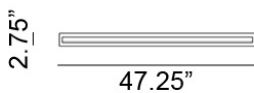

Jacco Maris

Framed Up-Down Pendant

The Framed Collection of light fixtures by Jacco Maris might as well be saying, "Strike a pose," offering any slice, square or circle of a room illumination worthy of a portrait as it does! The geometric shapes of all of these fixtures, such as the Framed Updown pendant, are hot-rolled into a steel profile. The illumination is incorporated into the steel frame, creating playful profiles of radiance along a wall or ceiling. Also available in this family of fixtures is the Framed Square pendant, the Framed Circle pendant and the Framed Leaning floor lamp.

Ordering Matrix

Model

FR120.SU.UP/DOWN.CS = Coated Steel (Small)
FR120.SU.UP/DOWN.WH = White Steel (Small)
FR160.SU.UP/DOWN.CS = Coated Steel (Medium)
FR160.SU.UP/DOWN.WH = White Steel (Medium)
FR200.SU.UP/DOWN.CS = Coated Steel (Large)
FR200.SU.UP/DOWN.WH = White Steel (Large)

LED

1 x 12W Strip
1 x 17W Strip
1 x 23W Strip

Color/Finish

CS = Coated Steel
WH = White Steel

Fixture as shown

FR160.SU.UP/DOWN	LED	CS
Framed Up-Down Pendant	1 x 17	Coated Steel

Colors

Design by: Jacco Maris

SMALL

MEDIUM

LARGE

POWERED BY
GlobalLighting

Global Lighting 545 Franklin Avenue, Mount Vernon, NY 10550 ph: 914.591.4095 fx: 914.591.3796

hello@glob:

illuminations
425 Peachtree Hills Ave NE #3, Atlanta, GA 30305
404.876.1064 sales@illumco.com