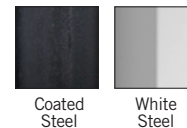

Colors

Design by: Jacco Maris