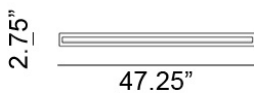

Jacco Maris

Framed Up-Down Pendant

The Framed Collection of light fixtures by Jacco Maris might as well be saying, "Strike a pose," offering any slice, square or circle of a room illumination worthy of a portrait as it does! The geometric shapes of all of these fixtures, such as the Framed Updown pendant, are hot-rolled into a steel profile. The illumination is incorporated into the steel frame, creating playful profiles of radiance along a wall or ceiling. Also available in this family of fixtures is the Framed Square pendant, the Framed Circle pendant and the Framed Leaning floor lamp.

Ordering Matrix

Model

FR120.SU.UP/DOWN.CS = Coated Steel (Small)
FR120.SU.UP/DOWN.WH = White Steel (Small)
FR160.SU.UP/DOWN.CS = Coated Steel (Medium)
FR160.SU.UP/DOWN.WH = White Steel (Medium)
FR200.SU.UP/DOWN.CS = Coated Steel (Large)
FR200.SU.UP/DOWN.WH = White Steel (Large)

LED

1 x 12W Strip
1 x 17W Strip
1 x 23W Strip

Color/Finish

CS = Coated Steel
WH = White Steel

Fixture as shown

FR160.SU.UP/DOWN	LED	CS
Framed Up-Down Pendant	1 x 17	Coated Steel

Colors

Design by: Jacco Maris

SMALL

MEDIUM

LARGE

POWERED BY
GlobalLighting

Global Lighting 545 Franklin Avenue, Mount Vernon, NY 10550 ph: 914.591.4095 fx: 914.591.3796 h

illuminations
425 Peachtree Hills Ave. NE #3 Atlanta, GA 30305
404.876.1064 sales@illumco.com