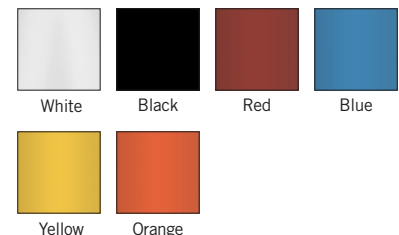

Zero

Foto Ceiling/Wall

Thomas Bernstrand and Mattias Ståhlbom designed the Foto Ceiling/Wall fixture, made of painted steel and die-cast aluminum, for Zero Lighting. With adjustable bases and swiveling shades in black, white or yellow, the Foto family of fixtures—which also includes the Foto Table and Floor lamps, and the Foto Ceiling—is the ultimate spotlight on masterful style.

Ordering Matrix

Model

7655101 = (White)	7655108 = (Blue)
7655106 = (Black)	7655114 = (Yellow)
7655107 = (Red)	7655141 = (Orange)

LED

1 x 6.5W GU10 MR16 (Dimmable)

Finish

WHT = White	BLU = Blue
BLK = Black	YEL = Yellow
RED = Red	ORG = Orange

Fixture as shown

7655101	LED	WHT
Foto Wall	1 x 6.5W	White

Finishes

Design by: Thomas Bernstrand & Mattias Ståhlbom

POWERED BY
GlobalLighting

Global Lighting

545 Franklin Avenue, Mount Vernon, NY 10550

ph: 914.591.4095

fx: 914.591.3796

hello@globa

ZERO
illuminations
425 Peachtree Hills Ave NE #3, Atlanta, GA 30305
404.876.1064 sales@illumco.com