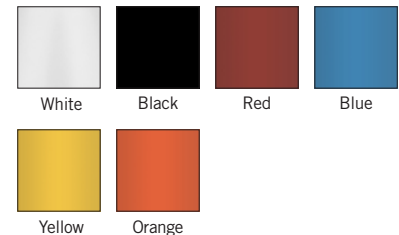

Zero

Foto Ceiling/Wall

Thomas Bernstrand and Mattias Ståhlbom designed the Foto Ceiling/Wall fixture, made of painted steel and die-cast aluminum, for Zero Lighting. With adjustable bases and swiveling shades in black, white or yellow, the Foto family of fixtures—which also includes the Foto Table and Floor lamps, and the Foto Ceiling—is the ultimate spotlight on masterful style.

Ordering Matrix

Model

7655101 = (White)	7655108 = (Blue)
7655106 = (Black)	7655114 = (Yellow)
7655107 = (Red)	7655141 = (Orange)

LED

1 x 6.5W GU10 MR16 (Dimmable)

Finish

WHT = White	BLU = Blue
BLK = Black	YEL = Yellow
RED = Red	ORG = Orange

Fixture as shown

7655101	LED	WHT
Foto Wall	1 x 6.5W	White

Finishes

Design by: Thomas Bernstrand & Mattias Ståhlbom

POWERED BY
GlobalLighting

Global Lighting 545 Franklin Avenue, Mount Vernon, NY 10550 ph: 914.591.4095 fx: 914.591.3796

ZERO
illuminations
425 Peachtree Hills Ave. NE #3 Atlanta, GA 30305
404.876.1064 sales@illumco.com