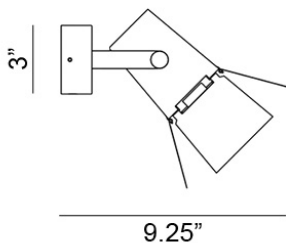

Design by: Thomas Bernstrand & Mattias Ståhlbom