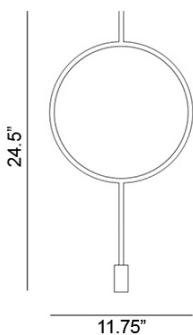

POWERED BY
GlobalLighting

Global Lighting

545 Franklin Avenue, Mount Vernon, NY 10550

ph: 914.591.4095

fx: 914.591.3796

hello@globz

northernlighting®

illuminations
425 Peachtree Hills Ave NE #3, Atlanta, GA 30305
404.876.1064 sales@illumco.com