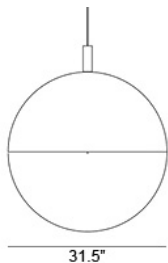

POWERED BY
GlobalLighting

Global Lighting 545 Franklin Avenue, Mount Vernon, NY 10550 ph: 914.591.4095 fx: 914.591.3796

ZERO
illuminations
425 Peachtree Hills Ave. NE #3 Atlanta, GA 30305
404.876.1064 sales@illumco.com