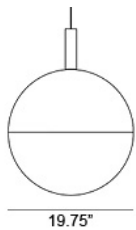

19.75"

The Camouflage 500 pendant creates luminous patterns of light through its playful laser-cut aluminum shade. A Front Design original manufactured in Sweden, it comes in palest white and other colors upon request.

Ordering Matrix

Model

7837101 = 500 (19.75")

*Clear Cord

F (Fluorescent)

1 x 26W E26 Spiral

Finish

WHT = White

Fixture as shown

7837101

Camouflage
Pendant

F

1 x 26

WHT

White

Finishes

White

POWERED BY
GlobalLighting

Global Lighting

545 Franklin Avenue, Mount Vernon, NY 10550

ph: 914.591.4095

fx: 914.591.3796

hr

illuminations

425 Peachtree Hills Ave. NE #3 Atlanta, GA 30305
404.876.1064

sales@illumco.com