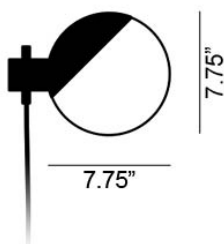

**Global
Lighting**

hello@globalighting.com | www.globalighting.com

425 Peachtree Hills Ave. NE #3 Atlanta, GA 30305
404.876.1064 sales@illumco.com