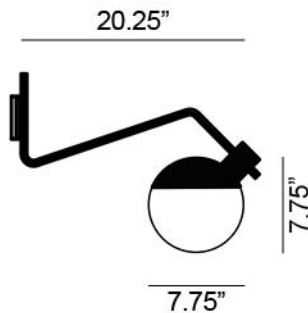

**Global
Lighting**

hello@globalighting.com | www.globalighting.com

illuminations

425 Peachtree Hills Ave. NE #3 Atlanta, GA 30305
404.876.1064

sales@illumco.com