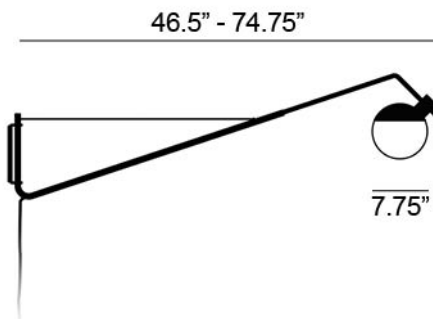

Global
Lighting

hello@globallighting.com | www.globallighting.com

illuminations

425 Peachtree Hills Ave. NE #3 Atlanta, GA 30305
404.876.1064 sales@illumco.com