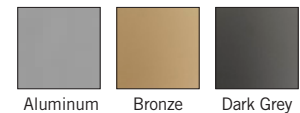

Zero

Allright Pendant

Feelin' allright has a certain ring to it, and Per Sundstedt was feeling pretty fine when he designed the Allright pendant for Zero. The anodized aluminum fixture has a matte acrylic diffuser.

Ordering Matrix

Model

7410338 = Aluminum (40W)
7410397 = Bronze (40W)
7410398 = Dark Grey (40W)

F (Fluorescent)

1 x 40W Circleline T5

Finish

ALU = Aluminum
BRZ = Bronze
DRK GRY = Dark Grey

Fixture as shown

7410338	F	ALU
Allright Pendant	1 x 40W	Aluminum

Finishes

Design by: Per Sundstedt

POWERED BY
GlobalLighting

Global Lighting

545 Franklin Avenue, Mount Vernon, NY 10550

ph: 914.591.4095

fx: 914.591.3796

hello@globa

ZERO
illuminations
425 Peachtree Hills Ave NE #3, Atlanta, GA 30305
404.876.1064
sales@illumco.com