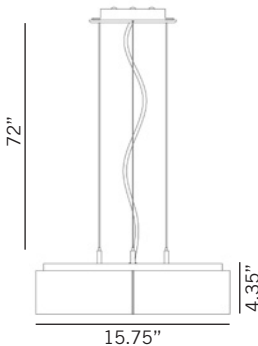

POWERED BY
GlobalLighting

Global Lighting

545 Franklin Avenue, Mount Vernon, NY 10550

ph: 914.591.4095

fx: 914.591.3796

hello@globa

ZERO
illuminations
425 Peachtree Hills Ave NE #3, Atlanta, GA 30305
404.876.1064
sales@illumco.com