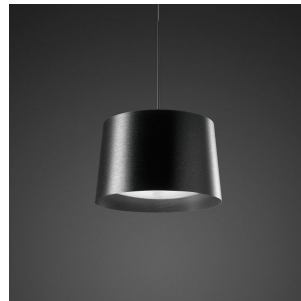

Twiggy Grid, outdoor

by

FOSCARINI

DESCRIPTION

A lamp-icon in its outdoor version. Based on the image of a fishing rod as it curves, Twiggy Grid embodies its flexibility, clarity and strength, gathering them into an object with a vivid personality.

MATERIALS

Coated fiberglass-based composite material, PMMA, coated metal and aluminium

COLORS

Carmine, Greige

Twiggy Grid

SCHEMATIC & LIGHT EMISSION

MATERIAL

Coated fiberglass-based composite material, PMMA, coated metal and aluminium

COLORS

LIGHT SOURCE

LED Included 21W

CERTIFICATIONS

ACCESSORIES

Twiggy Grid

Twiggy Grid, outdoor
family

FOSCARINI

Twiggy Grid

Twiggy

Twice as Twiggy Grid

Twice as Twiggy Grid

Twice as Twiggy

Twice as Twiggy

Twiggy

Twiggy