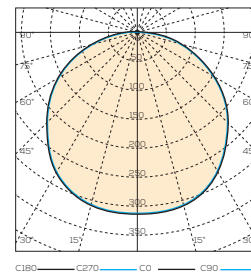

POLAR DIAGRAM [cd/klm]