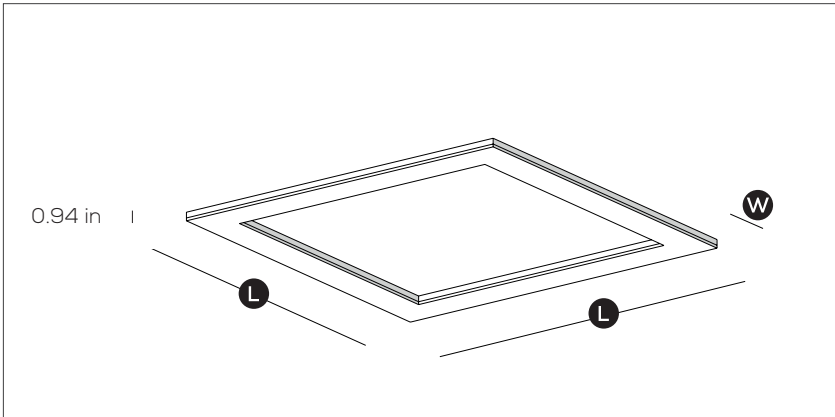

FRAME CEILING - Square Version

ELECTRICAL SPECS.

Voltage: 24 V DC
Driver - transformer: AC/DC 24 V
Consumption P1: 80 W
Consumption P2: 136 W
Dimmability: DMX, DALI, 1-10 V (with PWM) and Potentiometer (with PWM)

PHYSICAL SPECS.

Thickness: 0.94 in
Weight: 33.07 lb
Materials: Acrylic (PMMA) - Aluminium
Size: **L** 39.37 in
L 39.37 in
W 5.91 in

LED

Luminous flux output P1: 2475 lm
Luminous flux output P2: 4500 lm
LED color temp. (CCT): 2700 K, 3000 K, 4000 K
Color rendering index: RA min. 90 - R9 min. 50
LED positioning: On the external perimeter and/or the internal perimeter

GENERAL SPECS.

Mounting: Ceiling lamp
Environment of use: Indoor
Estimated LED Lifespan: 50,000 hours
Warranty: 2 years

W 5.91
39.37 x 39.37 in

W 5.91
59.06 x 59.06 in

W 9.84
78.74 x 78.74 in

Voltage: 24 V DC
Driver - transformer: AC/DC 24 V
Consumption P1: 120 W
Consumption P2: 216 W
Dimmability: DMX, DALI, 1-10 V (with PWM) and Potentiometer (with PWM)

Thickness: 0.94 in
Weight: 48.50 lb
Materials: Acrylic (PMMA) - Aluminium
Size: 59.06 in
59.06 in
5.91 in

Luminous flux output P1: 3575 lm
Luminous flux output P2: 6500 lm
LED color temp. (CCT): 2700 K, 3000 K, 4000 K
Color rendering index: RA min. 90 - R9 min. 50
LED positioning: On the external perimeter and/or the internal perimeter

Mounting: Ceiling lamp
Environment of use: Indoor
Estimated LED Lifespan: 50,000 hours
Warranty: 2 years

Voltage: 24 V DC
Driver - transformer: AC/DC 24 V
Consumption P1: 160 W
Consumption P2: 280 W
Dimmability: DMX, DALI, 1-10 V (with PWM) and Potentiometer (with PWM)

Thickness: 0.94 in
Weight: 110.23 lb
Materials: Acrylic (PMMA) - Aluminium
Size: 78.74 in
78.74 in
9.84 in

Luminous flux output P1: 4909 lm
Luminous flux output P2: 8925 lm
LED color temp. (CCT): 2700 K, 3000 K, 4000 K
Color rendering index: RA min. 90 - R9 min. 50
LED positioning: On the external perimeter and/or the internal perimeter

Mounting: Ceiling lamp
Environment of use: Indoor
Estimated LED Lifespan: 50,000 hours
Warranty: 2 years