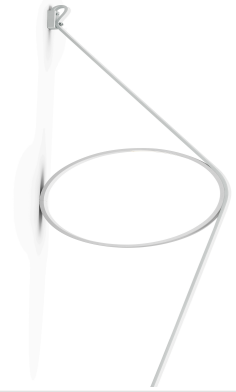

## WireRing - Specification Sheet by Formafantasma, 2017

---

Mounting	Wall
Lamp (Bulb) Description	180 x LED 16W 2700K Dimmer CRI90 1300lm
Environment	Indoor - Dry Location
Finish	White/White
Technical and Product Description	An exercise in reduction, stripped back to its most essential elements, offering beautifully rendered light. The wire holds a simple ring fitted with an LED strip. The cable and ring are available in different color combinations and a range of finishes

Inspiration behind the design:

Elevating what is hidden, showcasing the lamp's wire, we appreciate its sculptural beauty.

---

### Physical

---

Cord Length (inches)	98.43" - White
Construction Material	Aluminum, Rubber, PC
Weight	2.10 lbs

F9512009 White/White

---

### Dimensional Image