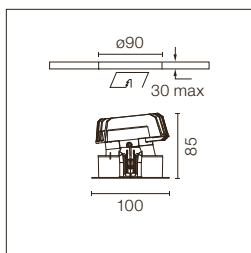

Light Sniper Wall-Washer Square

Light Source: Power LED 11W - 910 lm - 2700K/CRI 90 / 11W - 1060 lm - 3000K/CRI 90

Apparecchio di illuminazione da incasso a LED ad alte prestazioni. Fonte di alimentazione remota 220-240V inclusa.

High-performance recessed luminaire with LED light source. Remote 220-240V power supply included.

2700K

Non Dimmable

03.4991.06

Dali Version

03.4991.06.DA

E(lx)	D(m)
h(m)	34°
1	805 0.61
2	151 1.23
3	87 1.84
4	38 2.46
5	24 3.07

3000K

Non Dimmable

03.4990.06A

Dali Version

03.4990.06ADA

E(lx)	D(m)
h(m)	34°
1	649 0.61
2	162 1.23
3	72 1.84
4	41 2.46
5	26 3.07