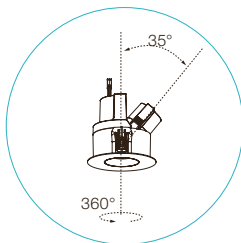

LIGHT SNIPER

DESIGNED BY FLOS ARCHITECTURAL

FIXED	ADJUSTABLE	WALL-WASHER	FIXED	ADJUSTABLE	FIXED	ADJUSTABLE	WALL-WASHER		
LIGHT SOURCE POWER LED 11W 910 lm 2700K/CRI 90 1060 lm 3000K/CRI 90			LIGHT SOURCE PHOSPHOR LED 9W 800 lm 3000K/CRI 98			LIGHT SOURCE QR-CBC 51 GX5.3 max 35W - OR - LED QR-CBC 51 7W		LIGHT SOURCE QR-CBC 51 GX5.3 max 50W - OR - LED QR-CBC 51 7/10W	

06 Cromo
06 Chrome

GL Oro Satinato
GL Matt Gold

14 Nero Opaco
14 Matt Black

Light Sniper
Round / Square

Può essere ruotato di 360° e orientato di 35°.
Can be rotated 360° and swivelled 35°.