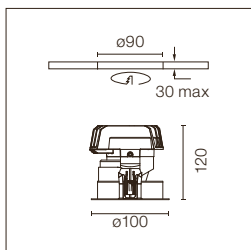

LIGHT SNIPER

Light Sniper Adjustable Round

Light Source: Phosphor LED 9W - 800 lm - 3000K/CRI 98

Apparecchio di illuminazione da incasso a LED ad alte prestazioni. Fonte di alimentazione remota 220-240V inclusa.

High-performance recessed luminaire with LED light source. Remote 220-240V power supply included.

- Non Dimmable
- 03.4682.06A
- 03.4682.GLA
- 03.4682.14A
- Dali Version
- 03.4682.06ADA
- 03.4682.GLADA
- 03.4682.14ADA
- 1-10V
- 03.4682.06A1V
- 03.4682.GLA1V
- 03.4682.14A1V