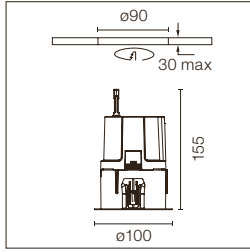

LIGHT SNIPER

Light Sniper Wall-Washer Round

Light Source: QR-CBC 51 GX5.3 - max 50W