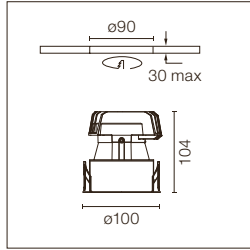

LIGHT SNIPER

Light Sniper Fixed Round

Light Source: Phosphor LED 9W - 800 lm - 3000K/CRI 98

Apparecchio di illuminazione da incasso a LED ad alte prestazioni. Fonte di alimentazione remota 220-240V inclusa.

High-performance recessed luminaire with LED light source. Remote 220-240V power supply included.

- Non Dimmable
- 03.4632.06A
- 03.4632.GLA
- 03.4632.14A
- Dali Version
- 03.4632.06ADA
- 03.4632.GLADA
- 03.4632.14ADA
- 1-10V
- 03.4632.06A1V
- 03.4632.GLA1V
- 03.4632.14A1V