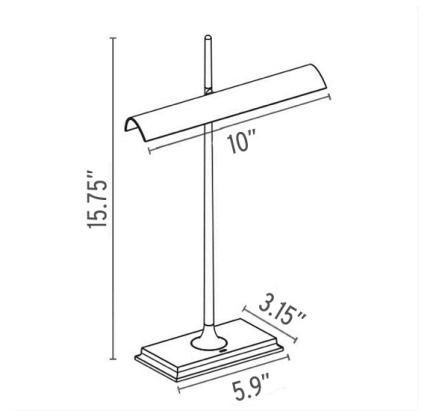

Dimensional Image