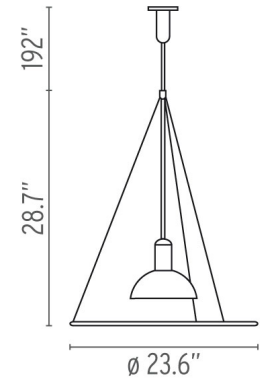

FLOS

Frisbi, Black - Specification Sheet by Achille Castiglioni, 1978

Mounting	Ceiling Pendant
Lamp (Bulb) Description	1 x 100W R80/DR Medium Frosted Incandescent (Included)
Environment	Indoor - Dry Location
Dimming	Dimmable
Finish	Black
Technical and Product Description	FRISBI pendant fixture providing direct, diffused and reflected illumination. Opal acrylic diffuser is suspended by three fine steel cables. A black metal stem and wire mesh basket assembly secure the reflector to the 16 power cord.

Electrical

Voltage	120
Switching	NA
IP Rating	IP20

Physical

Cord Length (inches)	192" - Black
Construction Material	Plastic and steel
Weight	5.95 lbs

● FU250030 Black

Dimensional Image

Lamping (Bulb)

100W R80/DR Medium Frosted
Incandescent