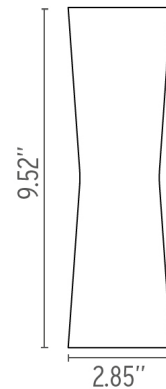

The Clessidra outdoor wall light is available in two beam spreads:

- Outdoor: 20° + 20°
- Outdoor: 40° + 40°

This wall light is also available as an indoor fixture with different finishes.

Inspiration behind the design:

### Physical

Construction Material	Aluminum, PMMA
Weight	2.4 lbs

FU158318 Deep Brown

### Dimensional Image