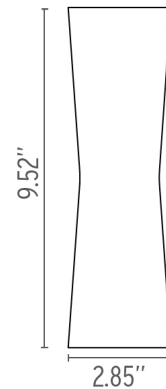

### Dimensional Image

The Clessidra outdoor wall light is available in two beam spreads:

- Outdoor: 20° + 20°
- Outdoor: 40° + 40°

This wall light is also available as an indoor fixture with different finishes.

Inspiration behind the design: