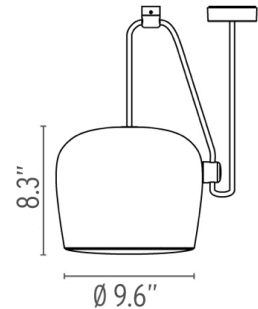

FLOS

AIM, Black - Specification Sheet by Ronan and Erwan Bouroullec, 2013

Mounting	Ceiling Pendant
Lamp (Bulb) Description	1 x LED 2700K 1250lm CRI 90 - 20W
Environment	Indoor - Dry Location
Dimming	Dimmable
Finish	Black
Technical and Product Description	The AIM ceiling light was designed by the Bouroullec brothers in 2010.

The AIM is a form of modern pendant lighting that is constructed from a varnished aluminum sheet with a photo-etched optical polycarbonate shade and an internal reflector of a photo-etched ABS. The cable can be adjusted to allow the fixture head and light distribution to be aimed. The cable has a total length of 29 ft 5 inches (9m) allowing the lamp to be suspended up to 9 ft 8 inches (3m) from the ceiling.

The AIM emits direct lighting. The minimalist pendant lamp has two versions and is available in black or white. Please select model of choice when ordering.

1. AIM - Hardwired: Connects to wall-switch by hardwiring to a 120V junction box (no additional LED driver is required). Comes with a 5" diameter canopy.
2. AIM - Plug-in: Switch and cord that you can plug into a socket (NOT dimmable)

NOTE: We offer discounts on the purchase of 3 or more AIM HARDWIRE fixtures. Discounted pricing will show in shopping cart at checkout. If multiple fixtures are to be hardwired to a single junction box, you must purchase a special canopy other than the one that is included. This canopy will allow 3-5 pendants to be hardwired to one junction box (this does not apply to plug-in version).

Please contact customer service by sending an email to e-shop@flosusa.com or by calling toll-free 844.FLOS.USA for details.

Inspiration behind the design: