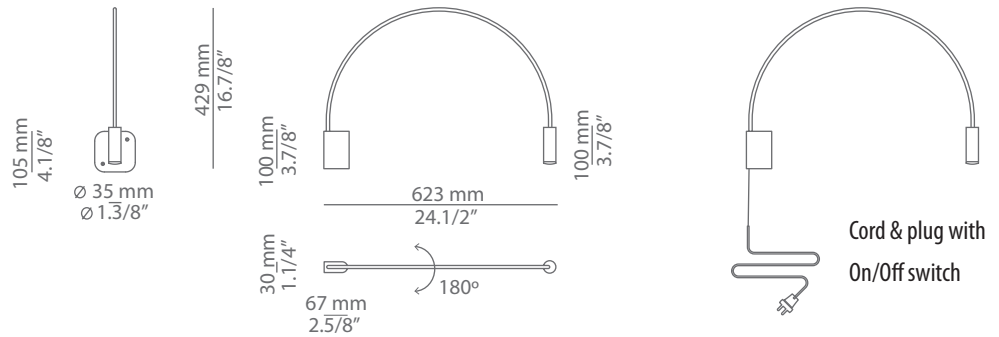

VOLTA

A-3530 / A-3531
wall lamp

Date	Type
Project	
Location	
Model #	Quantity
Specifier	

Description

Metallic wall lamp with a curved arm, cylindrical aluminium head and (PMMA) lens diffuser.
50° angle acrylic optic lens conversion kit is optional.

Pictures above might not show the specified dimensions or material. They are for illustration purposes only.

Ordering information

Product Code	Lamp	Finish body	Finish head	Accessories
A-3530-W	LED 6.1W (2700K / Ang 120° / >80 CRI / 350mA) 120V (included) / Typ* 665 lumens Non Dimmable (dimmable upon request)	26 BLK Black CUSTOM	26 BLK Black 61 S GLD Satin Gold CUSTOM	50° angle acrylic optic lens conversion kit E67353001 Cord & Plug with On/Off switch

Special instructions

VOLTA

A-3530 / A-3531
wall lamp

Date	Type
Project	
Location	
Model #	Quantity
Specifier	

Product Code	Lamp	Finish body	Finish head	Accessories
■ A-3531-W	■ LED 6.1W (2700K / Ang 120° / >80 CRI / 350mA) 120V (included) / Typ* 665 lumens Non Dimmable (dimmable upon request)	■ 26 BLK Black ■ CUSTOM	■ 26 BLK Black ■ 61 S GLD Satin Gold ■ CUSTOM	■ 50° angle acrylic optic lens conversion kit E67353001 ■ Cord & Plug with On/Off switch