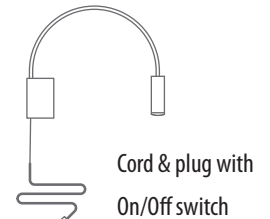

VOLTA

A-3530 / A-3531
wall lamp

Date	Type
Project	
Location	
Model #	Quantity
Specifier	

Description

Metallic wall lamp with a curved arm, cylindrical aluminium head and (PMMA) lens diffuser.
50° angle acrylic optic lens conversion kit is optional.

Pictures above might not show the specified dimensions or material. They are for illustration purposes only.

Ordering information

Product Code	Lamp	Finish body	Finish head	Accessories
A-3530-W	LED 6.1W (2700K / Ang 120° / >80 CRI / 350mA) 120V (included) / Typ* 665 lumens Non Dimmable (dimmable upon request)	26 BLK Black CUSTOM	26 BLK Black 61 S GLD Satin Gold CUSTOM	50° angle acrylic optic lens conversion kit E67353001 Cord & Plug with On/Off switch

SPECIAL REQUIREMENTS

Custom finishes and versions

We offer custom plated or RAL finishes.
Alternate lamping and sizes available for projects.
Consult our offices.

Custom bolted down wall lamp

Can be bolted down to tables, headboards and other.
Remote driver.

Special instructions