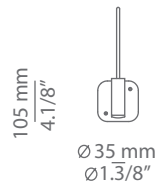

VOLTA

A-3530 / A-3531
wall lamp

Date	Type
Project	
Location	
Model #	Quantity
Specifier	

Description

Metallic wall lamp with a curved arm, cylindrical aluminium head and (PMMA) lens diffuser.
50° angle acrylic optic lens conversion kit is optional.

Pictures above might not show the specified dimensions or material. They are for illustration purposes only.

Ordering information

Product Code	Lamp	Finish body	Finish head	Accessories
A-3530-W	LED 6.1W (2700K / Ang 120° / >80 CRI / 350mA) 120V (included) / Typ* 665 lumens Non Dimmable (dimmable upon request)	26 BLK Black CUSTOM	26 BLK Black 61 S GLD Satin Gold CUSTOM	50° angle acrylic optic lens conversion kit E67353001 Cord & Plug with On/Off switch

Special instructions

VOLTA

A-3530 / A-3531
wall lamp

Date	Type
Project	
Location	
Model #	Quantity
Specifier	

Product Code	Lamp	Finish body	Finish head	Accessories
■ A-3531-W	■ LED 6.1W (2700K / Ang 120° / >80 CRI / 350mA) 120V (included) / Typ* 665 lumens Non Dimmable (dimmable upon request)	■ 26 BLK Black ■ CUSTOM	■ 26 BLK Black ■ 61 S GLD Satin Gold ■ CUSTOM	■ 50° angle acrylic optic lens conversion kit E67353001 ■ Cord & Plug with On/Off switch