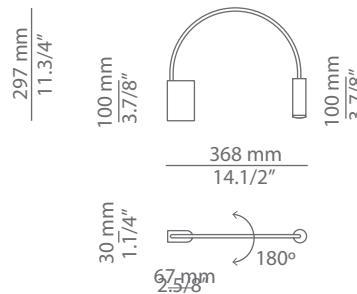

VOLTA

A-3530 / A-3531
wall lamp

Date	Type
Project	
Location	
Model #	Quantity
Specifier	

Description

Metallic wall lamp with a curved arm, cylindrical aluminium head and (PMMA) lens diffuser.
50° angle acrylic optic lens conversion kit is optional.

Pictures above might not show the specified dimensions or material. They are for illustration purposes only.

Ordering information

Product Code	Lamp	Finish body	Finish head	Accessories
A-3530-W	LED 6.1W (2700K / Ang 120° / >80 CRI / 350mA) 120V (included) / Typ* 665 lumens Non Dimmable (dimmable upon request)	26 BLK Black CUSTOM	26 BLK Black 61 S GLD Satin Gold CUSTOM	50° angle acrylic optic lens conversion kit E67353001 Cord & Plug with On/Off switch

Special instructions

VOLTA

A-3530 / A-3531
wall lamp

Date	Type
Project	
Location	
Model #	Quantity
Specifier	

Product Code	Lamp	Finish body	Finish head	Accessories
■ A-3531-W	■ LED 6.1W (2700K / Ang 120° / >80 CRI / 350mA) 120V (included) / Typ* 665 lumens Non Dimmable (dimmable upon request)	■ 26 BLK Black ■ CUSTOM	■ 26 BLK Black ■ 61 S GLD Satin Gold ■ CUSTOM	■ 50° angle acrylic optic lens conversion kit E67353001 ■ Cord & Plug with On/Off switch