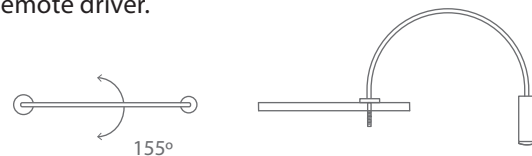

Custom bolted down wall lamp

Can be bolted down to tables, headboards and other.
Remote driver.