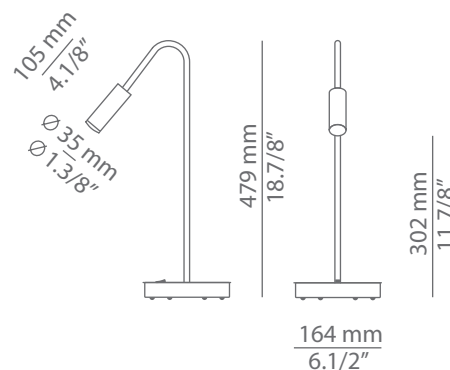

### Description

Table lamp with a cylindrical aluminium head and acrylic (PMMA) lens diffuser.

50° angle acrylic optic lens conversion kit is optional.

On/off switch.

Pictures above might not show the specified dimensions or material. They are for illustration purposes only.

### Ordering information

Product Code	Lamp	Finish body	Finish head	Accessories
■ M-3537-W	■ LED 6.1W (2700K / Ang 120° / >80 CRI / 350mA) 120V (included) / Typ* 665 lumens On / Off switch	■ 26 BLK Black ■ CUSTOM	■ 26 BLK Black ■ 61 S GLD Satin Gold ■ CUSTOM	■ 50° angle acrylic optic lens conversion kit E67353001