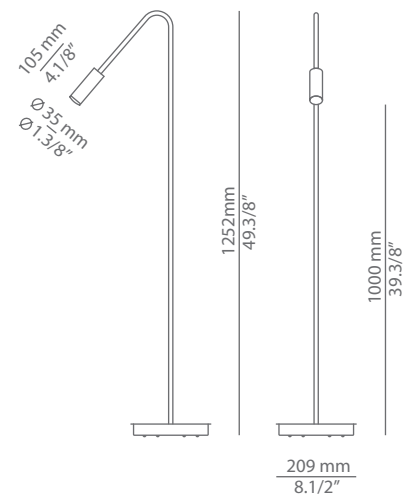

Special instructions