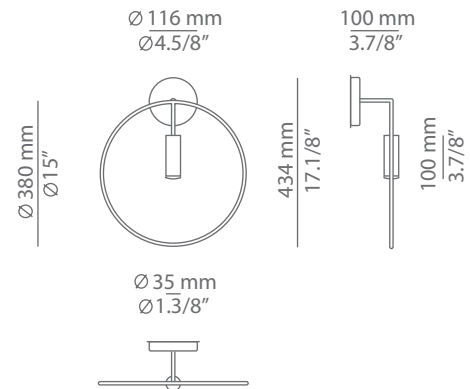

## Description

Metallic wall lamp with a circular body, cylindrical aluminium head and acrylic (PMMA) lens diffuser. 50° angle acrylic optic lens conversion kit is optional.

Pictures above might not show the specified dimensions or material. They are for illustration purposes only.

## Ordering information

Product Code	Lamp	Finish body	Finish head	Accessories
■ A-3630-W	■ LED 6.1W (2700K / Ang 120° / >80 CRI / 350mA) 120V (included) / Typ* 665 lumens Non Dimmable (dimmable upon request)	■ 26 BLK Black ■ CUSTOM	■ 26 BLK Black ■ 61 S GLD Satin Gold ■ CUSTOM	■ 50° angle acrylic optic lens conversion kit E67353001