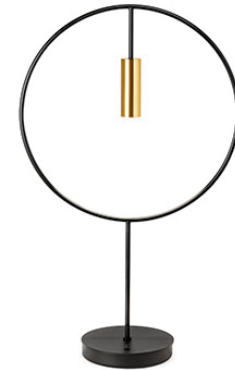

REVOLTA M-3637-W

table lamp

Date	Type
Project	
Location	
Model #	Quantity
Specifier	

Description

Table lamp with a circular body, cylindrical aluminium head and acrylic (PMMA) lens diffuser.
 50° angle acrylic optic lens conversion kit is optional.
 Sensor dimmer. Universal Plug.

Pictures above might not show the specified dimensions or material. They are for illustration purposes only.

Ordering information

Product Code	Lamp	Finish body	Finish head	Accessories
M-3637-W	LED 6.1W (2700K / Ang 120° / >80 CRI / 350mA) 120V (included) / Typ* 665 lumens Dimmable	26 BLK Black CUSTOM	26 BLK Black 61 S GLD Satin Gold CUSTOM	50° angle acrylic optic lens conversion kit E67353001