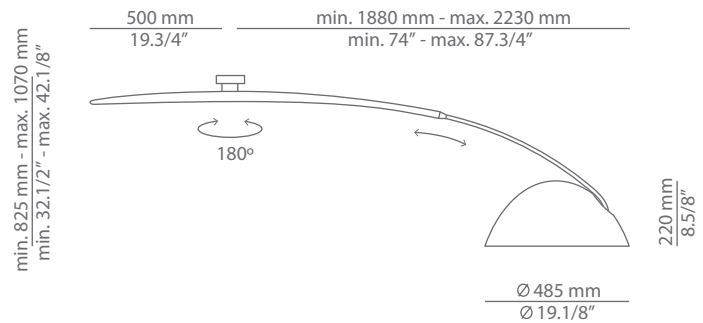

PLUMA T-2955

suspension

Date	Type
Project	
Location	
Model #	Quantity
Specifier	

Description

Metallic pendant with rotating arm up to 180°. Acrylic shade. Acrylic bottom diffuser.

Pictures above might not show the specified dimensions or material. They are for illustration purposes only.

Ordering information

Product Code	Lamp	Finish	Shade
■ T-2955	■ LED or Fluor. up to 26W / Medium base / 120V (not included) Dimmable when using dim. lamps	■ 26 BLK Black ■ CUSTOM	■ 64 BLK L Black ■ CUSTOM