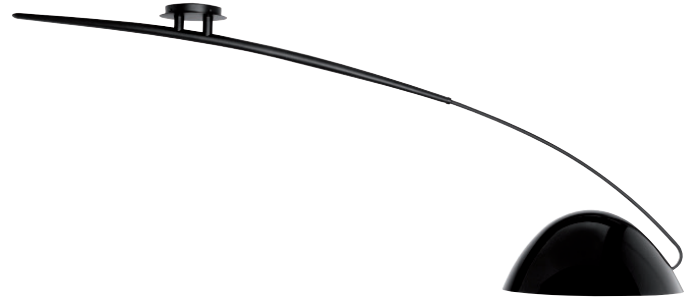

PLUMA T-2955

suspension

Date	Type
Project	
Location	
Model #	Quantity
Specifier	

Description

Metallic pendant with rotating arm up to 180°. Acrylic shade. Acrylic bottom diffuser.

Pictures above might not show the specified dimensions or material. They are for illustration purposes only.

Ordering information

Product Code	Lamp	Finish	Shade
■ T-2955	■ LED or Fluor. up to 26W / Medium base / 120V (not included) Dimmable when using dim. lamps	■ 26 BLK Black ■ CUSTOM	■ 64 BLK L Black ■ CUSTOM