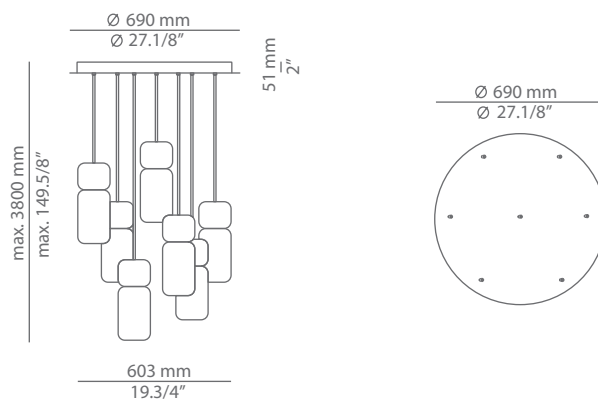

Pictures above might not show the specified dimensions or material. They are for illustration purposes only.

Ordering information

Code	Lamp
■ T-3555C-M	■ LED 10W (3000K / Ang 120° / >80 CRI) / 120V (included) Typ* 950 lumens / Dimmable Triac

PILA T-3555C

suspension

Date	Type
Project	
Location	
Model #	Quantity
Specifier	

Code	Composition includes								
■ R40.3 pila	<ul style="list-style-type: none"> 1 round canopy 113415XX6 3 units of T-3555C-M <table border="1"> <thead> <tr> <th>Canopy</th> <th>Finish</th> </tr> </thead> <tbody> <tr> <td>■ 26 BLK Black</td> <td>■ 56 BLK Black</td> </tr> <tr> <td>■ 71 WH White</td> <td>■ 74 WH White</td> </tr> <tr> <td></td> <td>■ CUSTOM</td> </tr> </tbody> </table>	Canopy	Finish	■ 26 BLK Black	■ 56 BLK Black	■ 71 WH White	■ 74 WH White		■ CUSTOM
Canopy	Finish								
■ 26 BLK Black	■ 56 BLK Black								
■ 71 WH White	■ 74 WH White								
	■ CUSTOM								

Code	Composition includes								
■ R70.7 pila	<ul style="list-style-type: none"> 1 round canopy 113415XX4 7 units of T-3555C-M <table border="1"> <thead> <tr> <th>Canopy</th> <th>Finish</th> </tr> </thead> <tbody> <tr> <td>■ 26 BLK Black</td> <td>■ 56 BLK Black</td> </tr> <tr> <td>■ 71 WH White</td> <td>■ 74 WH White</td> </tr> <tr> <td></td> <td>■ CUSTOM</td> </tr> </tbody> </table>	Canopy	Finish	■ 26 BLK Black	■ 56 BLK Black	■ 71 WH White	■ 74 WH White		■ CUSTOM
Canopy	Finish								
■ 26 BLK Black	■ 56 BLK Black								
■ 71 WH White	■ 74 WH White								
	■ CUSTOM								