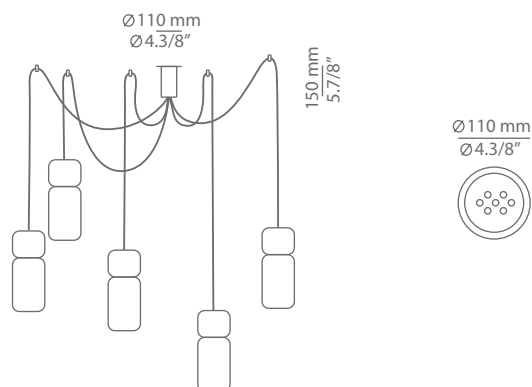

ESTILUZ Inc. USA & CANADA
330 West 38th St. Suite 710
New York, NY 10018 USA
T+1 (646) 454 - 1285
F+1 (646) 454 - 1799

info@estiluzusa.com
www.estiluzusa.com

425 Peachtree Hills Ave. NE #3 Atlanta, GA 30305
404.876.1064 sales@illumco.com