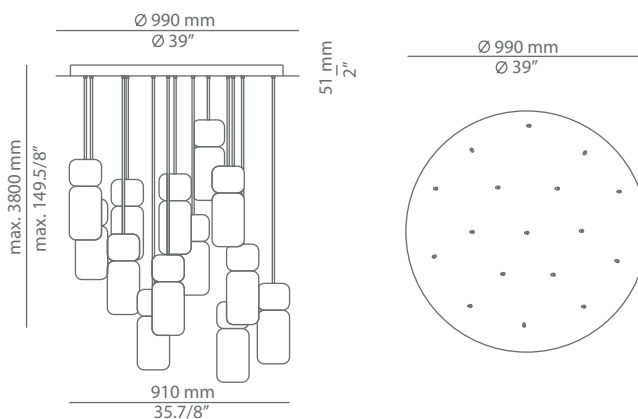

Code	Composition includes
■ M5 pila	1 multipoint canopy 113415XX2 5 units of T-3555C-M 5 ceiling holders - Add up to 2 additional Pila <table border="1"> <thead> <tr> <th>Canopy</th> <th>Finish</th> </tr> </thead> <tbody> <tr> <td>■ 26 BLK Black</td> <td>■ 56 BLK Black</td> </tr> <tr> <td>■ 71 WH White</td> <td>■ 74 WH White</td> </tr> <tr> <td></td> <td>■ CUSTOM</td> </tr> </tbody> </table>