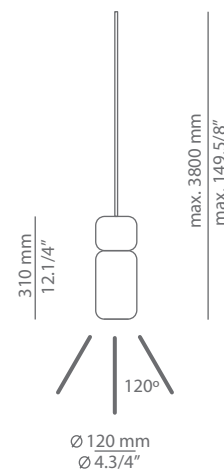

SPECIAL REQUIREMENTS

Custom versions

We offer custom plated or RAL finishes.

Alternate lamping and sizes available for projects.

Standard compositions below, other compositions available with multiple canopies. Consult our offices.

Special instructions

ESTILUZ Inc. USA & CANADA
330 West 38th St. Suite 710
New York, NY 10018 USA
T+1 (646) 454 - 1285
F+1 (646) 454 - 1799

info@estiluzusa.com
www.estiluzusa.com

425 Peachtree Hills Ave. NE #3 Atlanta, GA 30305
404.876.1064 sales@illumco.com