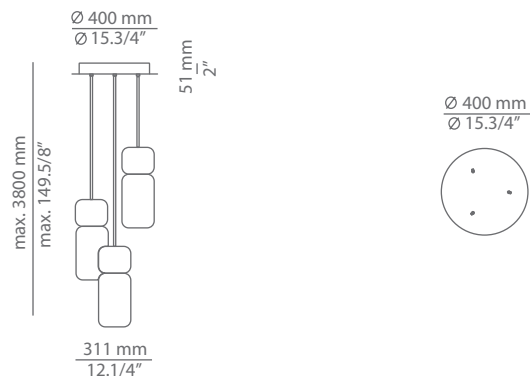

Pictures above might not show the specified dimensions or material. They are for illustration purposes only.

Ordering information

Code	Lamp
■ T-3555C-M	■ LED 10W (3000K / Ang 120° / >80 CRI) / 120V (included) Typ* 950 lumens / Dimmable Triac

PILA T-3555C

suspension

Date	Type
Project	
Location	
Model #	Quantity
Specifier	

Code	Composition includes								
■ R40.3 pila	<ul style="list-style-type: none"> 1 round canopy 113415XX6 3 units of T-3555C-M <table border="1"> <thead> <tr> <th>Canopy</th> <th>Finish</th> </tr> </thead> <tbody> <tr> <td>■ 26 BLK Black</td> <td>■ 56 BLK Black</td> </tr> <tr> <td>■ 71 WH White</td> <td>■ 74 WH White</td> </tr> <tr> <td></td> <td>■ CUSTOM</td> </tr> </tbody> </table>	Canopy	Finish	■ 26 BLK Black	■ 56 BLK Black	■ 71 WH White	■ 74 WH White		■ CUSTOM
Canopy	Finish								
■ 26 BLK Black	■ 56 BLK Black								
■ 71 WH White	■ 74 WH White								
	■ CUSTOM								