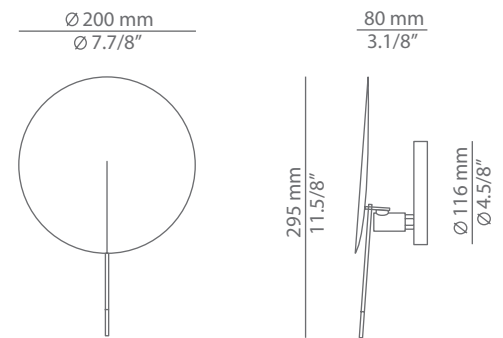

OBS

A-3220L
wall lamp

Date	Type
Project	
Location	
Model #	Quantity
Specifier	

Description

Metallic wall lamp providing indirect light.
Decorative stick.

Pictures above might not show the specified dimensions or material. They are for illustration purposes only.

Ordering information

Product Code	Lamp	Finish
■ A-3220L	■ LED 15W (2700K / Ang 120° / >80 CRI) / 120V (included) Typ* 1560 lumens / Dimmable Triac	■ 76 WH White ■ CUSTOM

SPECIAL REQUIREMENTS

Custom finishes and versions