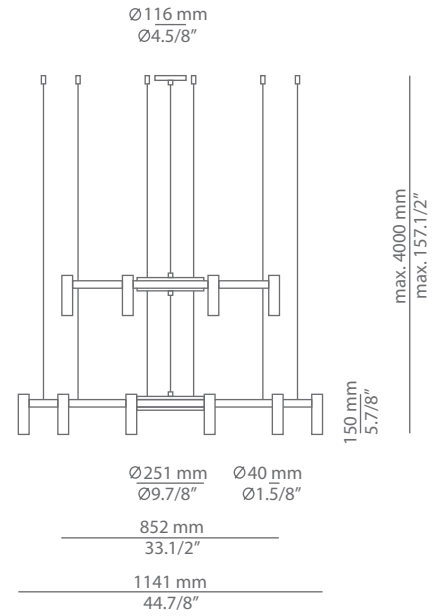

LAVERD

R11.1S1M

suspension

Date	Type
Project	
Location	
Model #	Quantity
Specifier	

Product Code	Composition includes	Finish body	Finish head
<ul style="list-style-type: none"> ■ R11.1S1M laverd 	<ul style="list-style-type: none"> ■ 1 Round canopy 113805263 ■ 1 unit of T-3805 ■ 1 unit of T-3806 ■ 1 connection kit 123805262 ■ Drivers / Dimmable 0-10V 	<ul style="list-style-type: none"> ■ 26 BLK Black ■ CUSTOM 	<ul style="list-style-type: none"> ■ 26 BLK Black ■ 61 S GLD Satin Gold ■ CUSTOM