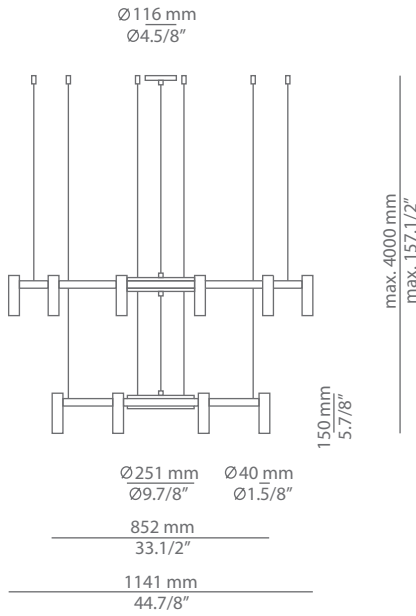

LAVERD

R11.1S1M

suspension

Date	Type
Project	
Location	
Model #	Quantity
Specifier	

Product Code	Composition includes	Finish body	Finish head
<ul style="list-style-type: none"> ■ R11.1S1M laverd 	<ul style="list-style-type: none"> ■ 1 Round canopy 113805263 ■ 1 unit of T-3805 ■ 1 unit of T-3806 ■ 1 connection kit 123805262 ■ Drivers / Dimmable 0-10V 	<ul style="list-style-type: none"> ■ 26 BLK Black ■ CUSTOM 	<ul style="list-style-type: none"> ■ 26 BLK Black ■ 61 S GLD Satin Gold ■ CUSTOM