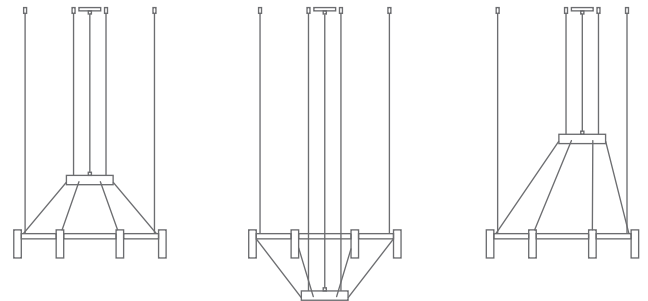

Possible shapes

SPECIAL REQUIREMENTS

Custom finishes and versions

We offer custom RAL finishes.

Alternate lamping and sizes available for projects. Consult our offices.

Special instructions

estiluz®

ESTILUZ Inc. USA & CANADA
330 West 38th St, Suite 710
New York, NY 10018
T+1 (646) 454 - 1285
F+1 (646) 454 - 1799

info@estiluzusa.com
www.estiluz.com

illuminations

425 Peachtree Hills Ave. NE #3 Atlanta, GA 30305
404.876.1064 sales@illumco.com