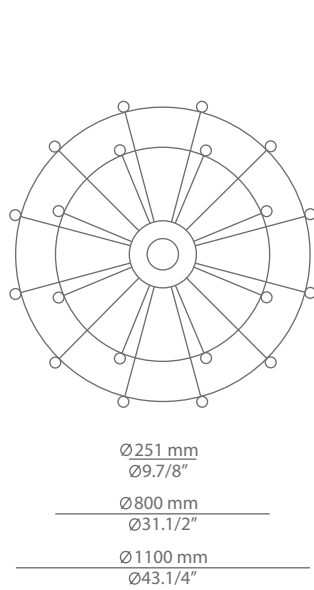

LAVERD

R11.1S1M

suspension

Date	Type
Project	
Location	
Model #	Quantity
Specifier	

Product Code	Composition includes	Finish body	Finish head
<ul style="list-style-type: none"> ■ R11.1S1M laverd 	<ul style="list-style-type: none"> ■ 1 Round canopy 113805263 ■ 1 unit of T-3805 ■ 1 unit of T-3806 ■ 1 connection kit 123805262 ■ Drivers / Dimmable 0-10V 	<ul style="list-style-type: none"> ■ 26 BLK Black ■ CUSTOM 	<ul style="list-style-type: none"> ■ 26 BLK Black ■ 61 S GLD Satin Gold ■ CUSTOM