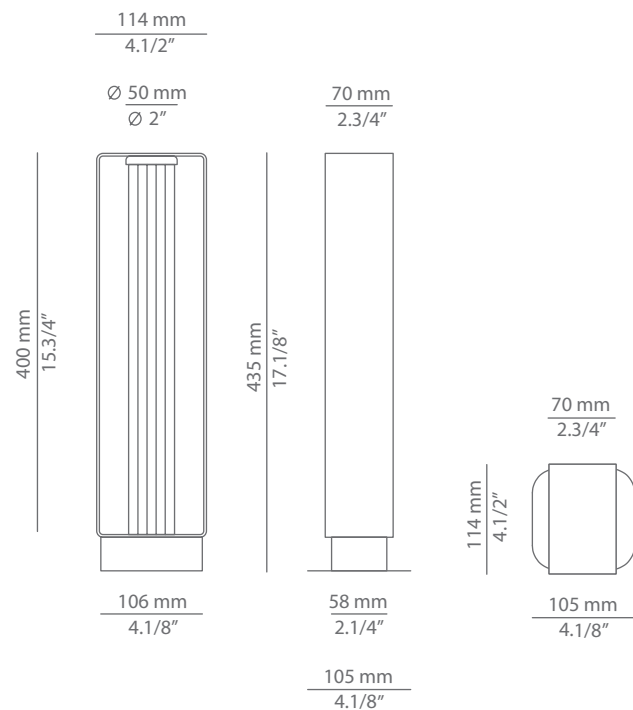

Special instructions

ESTILUZ Inc. USA & CANADA
330 West 38th St. Suite 710
New York, NY 10018 USA
T+1 (646) 454 - 1285
F+1 (646) 454 - 1799

info@estiluzusa.com
www.estiluz.com