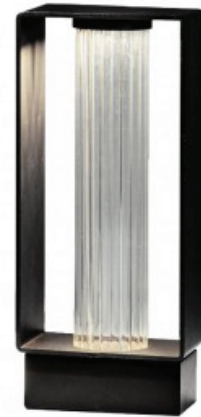

FRAME

P-4055X

bollard light

Date	Type
Project	
Location	
Model #	Quantity
Specifier	

Description

Metallic outdoor bollard light with transparent pyrex glass diffuser.

Integral LED providing direct and indirect light.

Double-layer coating for high resistance to corrosion and other environmental conditions.

Hard wired (no plug).

Pictures above might not show the specified dimensions or material. They are for illustration purposes only.

Ordering information

Product Code	Lamp	Finish
P-4055X	LED 6.2W (included) (2700K / Ang 70° / >90 CRI / 350mA) / 120V Typ* 725 lumens / Non Dimmable / Hard wired (no plug)	☐ 96 BLK ANT Black Anthracite ☐ CUSTOM

SPECIAL REQUIREMENTS

Custom finishes and versions

We offer custom RAL finishes.

Alternate lamping and sizes available for projects.

Consult our offices.