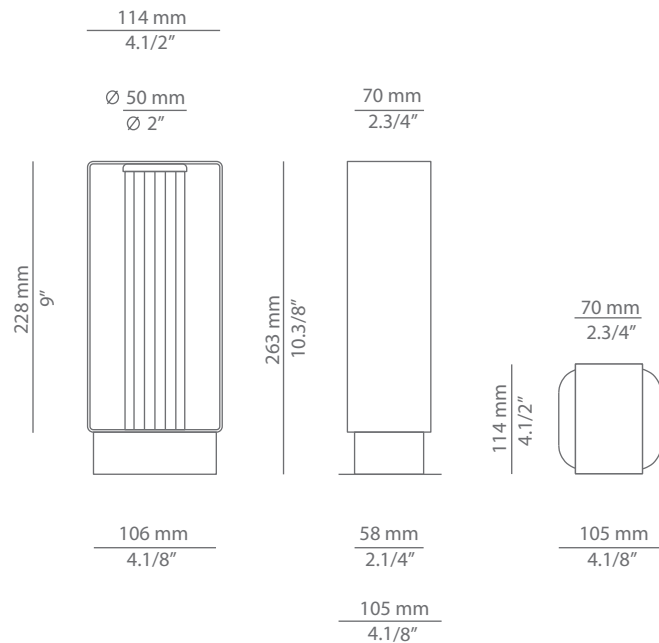

Special instructions

ESTILUZ Inc. USA & CANADA
330 West 38th St. Suite 710
New York, NY 10018 USA
T+1 (646) 454 - 1285
F+1 (646) 454 - 1799

info@estiluzusa.com
www.estiluz.com