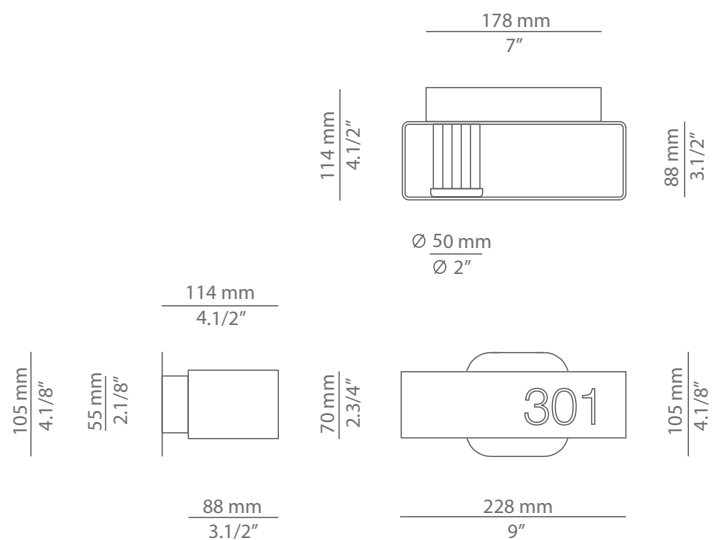

Special instructions

ESTILUZ Inc. USA & CANADA
330 West 38th St. Suite 710
New York, NY 10018 USA
T+1 (646) 454 - 1285
F+1 (646) 454 - 1799

info@estiluzusa.com
www.estiluz.com