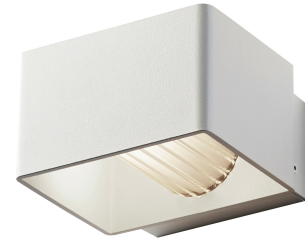

# FRAME

A-4050

wall light

Date	Type
Project	
Location	
Model #	Quantity
Specifier	

## Description

Metallic indoor wall light with transparent pyrex glass diffuser. Integral LED providing direct and indirect light.

Pictures above might not show the specified dimensions or material. They are for illustration purposes only.

## Ordering information

Product Code	Lamp	Finish
A-4050	LED 6.2W (included) (2700K / Ang 70° / >90 CRI / 350mA) / 120V Typ* 725 lumens / Non Dimmable	<ul style="list-style-type: none"> <li><span style="display: inline-block; width: 15px; height: 15px; background-color: #cccccc; margin-right: 5px;"></span> 74 WH White</li> <li><span style="display: inline-block; width: 15px; height: 15px; background-color: #cccccc; margin-right: 5px;"></span> 96 BLK ANT Black Anthracite</li> <li><span style="display: inline-block; width: 15px; height: 15px; background-color: #cccccc; margin-right: 5px;"></span> CUSTOM</li> </ul>