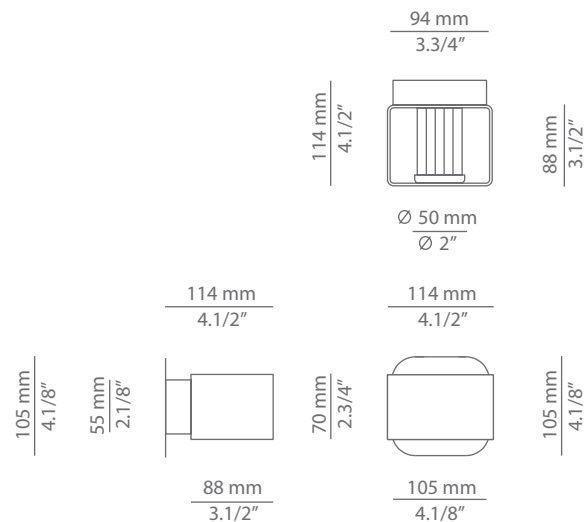

Special instructions

ESTILUZ Inc. USA & CANADA
330 West 38th St. Suite 710
New York, NY 10018 USA
T+1 (646) 454 - 1285
F+1 (646) 454 - 1799

info@estiluzusa.com
www.estiluz.com