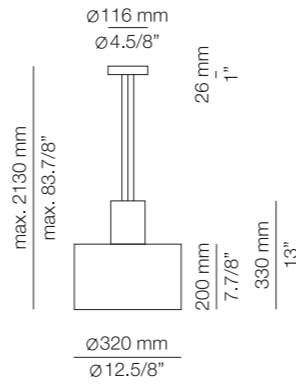

CYLS

T-3905

LED up to 20W
Medium base / 120V
Dimmable when
using dim. Lamps

Finish

- 26 BLK
- 55 BG

Additional

We offer custom finishes, sizes, and alternate lamping for projects.

Photographs may show non-standard products.

T-3905P

LED up to 20W
Medium base / 120V
Dimmable when
using dim. Lamps
White pearl translucent
polyester shade

Finish

- 26 BLK
- 55 BG

Additional

We offer custom finishes, sizes, and alternate lamping for projects.