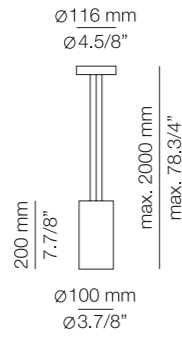

CYLS

T-3905

LED up to 20W
Medium base / 120V
Dimmable when
using dim. Lamps

Finish

- 26 BLK
- 55 BG

Additional

We offer custom finishes, sizes, and alternate lamping for projects.

Photographs may show non-standard products.

T-3905P

LED up to 20W
Medium base / 120V
Dimmable when
using dim. Lamps
White pearl translucent
polyester shade

Finish

- 26 BLK
- 55 BG

Additional

We offer custom finishes, sizes, and alternate lamping for projects.