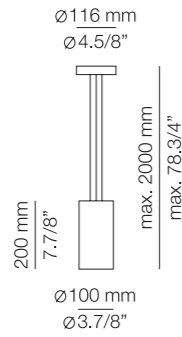

## T-3905

LED up to 20W  
Medium base / 120V  
Dimmable when  
using dim. Lamps

### Finish

- 26 BLK
- 55 BG

## T-3905P

LED up to 20W  
Medium base / 120V  
Dimmable when  
using dim. Lamps  
White pearl translucent  
polyester shade