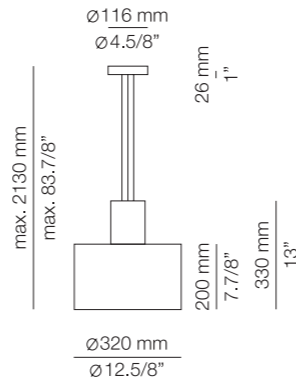

### Finish

- 26 BLK
- 55 BG

## T-3905P

LED up to 20W  
Medium base / 120V  
Dimmable when  
using dim. Lamps  
White pearl translucent  
polyester shade