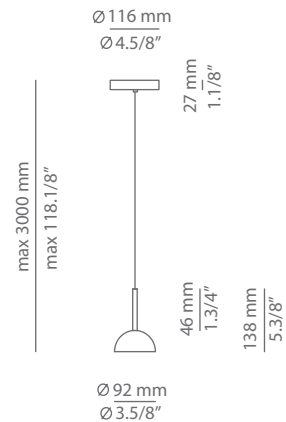

CUPOLINA

T-3934S

surface suspension lamp

Date	Type
Project	
Location	
Model #	Quantity
Specifier	

Description

Suspension lamp with metal body, aluminium dome head, acrylic lens diffuser and integral LED. Adjustable height and individual canopy. Suitable for creating compositions.

Pictures above might not show the specified dimensions or material. They are for illustration purposes only.

Ordering information

Product Code	Lamp	Finish
T-3934S	LED 6.2W (led included) (2700K / Ang 70° / >90 CRI / 350mA) 120V / Typ* 725 lumens Non dimmable	 26 BLK Black 74 WH White 59 TC Terracotta CUSTOM

Product includes

Code	Description
113534XX0U	1 surface canopy for 1 single pendant
T-3934C	1 cupolina pendant
671000038	1 driver / Non dimmable

SPECIAL REQUIREMENTS

Custom finishes and versions

We offer custom plated or RAL finishes and shades. Alternate lamping and sizes available for projects. Consult our offices.

Special instructions

ESTILUZ Inc. USA & CANADA
330 West 38th St. Suite 710
New York, NY 10018 USA
T+1 (646) 454 - 1285
F+1 (646) 454 - 1799

info@estiluzusa.com
www.estiluz.com