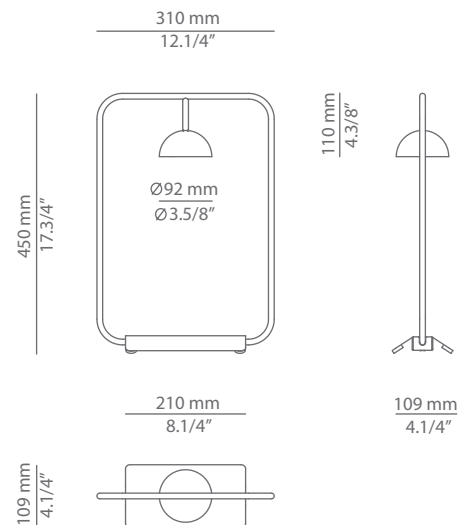

Special instructions