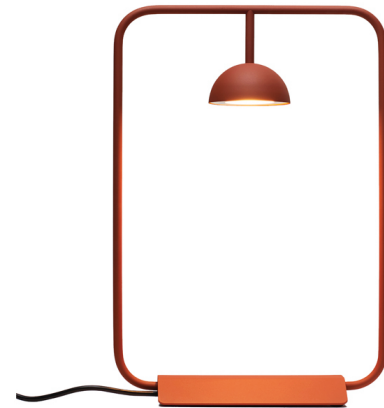

CUPOLINA

M-3937

table lamp

Date	Type
Project	
Location	
Model #	Quantity
Specifier	

Description

Table lamp with a soft-edged rectangular metal body, aluminium dome head, acrylic lens diffuser and integral LED. On/Off cord switch.

Pictures above might not show the specified dimensions or material. They are for illustration purposes only.

Ordering information

Product Code	Lamp	Finish
M-3937	LED 6.2W (led included) (2700K / Ang 70° / >90 CRI / 350mA) 120V / Typ* 725 lumens On/Off cord switch	<ul style="list-style-type: none"> 26 BLK Black 74 WH White 59 TC Terracotta CUSTOM