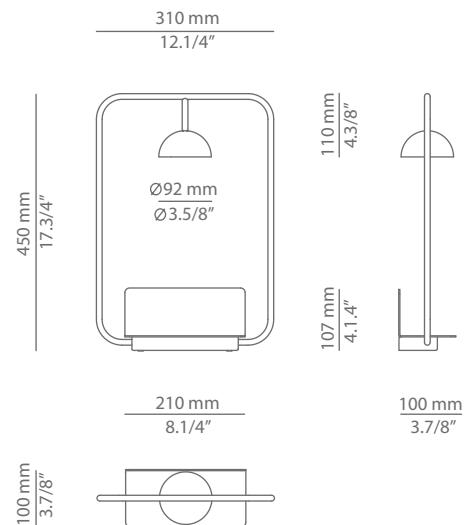

Special instructions