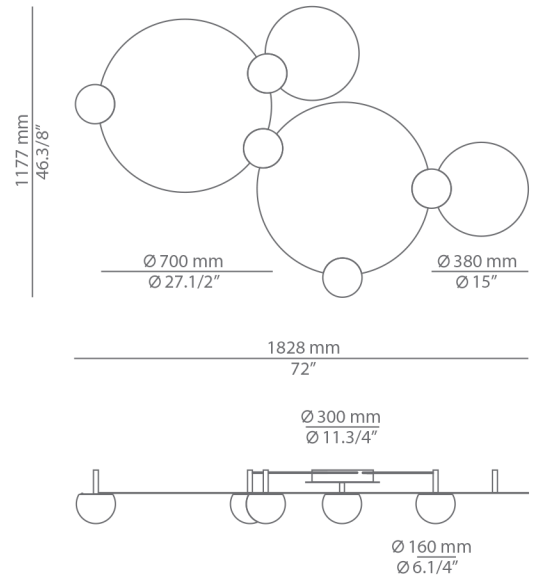

CIRC

t-3825
ceiling light

Date	Type
Project	
Location	
Model #	Quantity
Specifier	

Description

Metallic ceiling light providing direct and indirect light.
Shade is made of a satinated glass.
Acoustic panels of P.E.T. felt are flush mounted to the ceiling.

Pictures above might not show the specified dimensions or material. They are for illustration purposes only.

Ordering information

Code	Lamp	Canopy	Finish Acoustic panels
t-3825	LED 5x6,1W (led included) (2700K / Ang 120° / >90 CRI / 350mA) 120V / Typ* 5x565 lumens / Dimmable Triac	26 BLK Black	26 BLK & 55 BG Black & Beige CUSTOM

Product includes

Code	Description
t-3825	1 Circ ceiling light
671000036	2 drivers / Dimmable Triac

Combination of several t-3825

SPECIAL REQUIREMENTS

Custom finishes and versions

Alternate lamping, versions and finishes available for projects. Consult our offices.