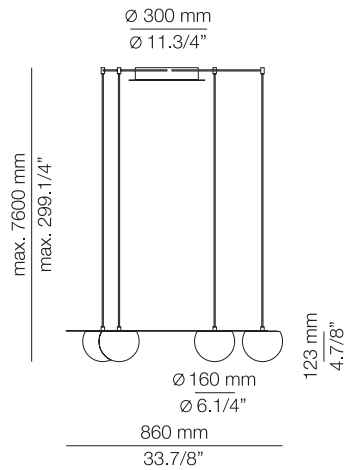

# T-3815 / T-3815A

LED 4x6.1W  
 ( 2700K / Ang.120° / >90CRI / 350mA )  
 120V / Typ\* 4x565 lumens  
 Dimmable Triac  
 Glass shade  
 T-3815A includes P.E.T Acoustic Panel

T-3815

T-3815A

## Finish Ring

- 26 BLK
- 61 S GLD

## Finish Acoustic Panel

- P.E.T. felt
- 26 BLK
- $\alpha=0.25$**