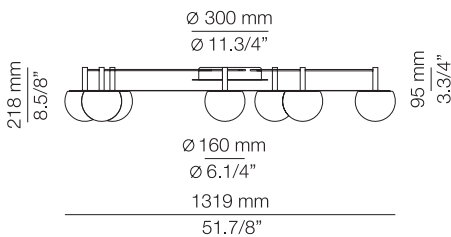

CIRC

t-3811

t-3811 / t-3811A

LED 7x6.1W
(2700K / Ang.120° / >90CRI / 350mA)
120V / Typ* 7x565 lumens
Dimmable Triac
Glass shade
t-3811A includes P.E.T Acoustic Panel

Finish Ring

- 26 BLK
- 61 S GLD

Finish Acoustic Panel

- P.E.T. felt
- 26 BLK
- α=0.25**

Additional

t-3811A

We offer custom finishes, sizes, and alternate lamping for projects. Recessed canopy available with remote driver.

Photographs may show non-standard products.