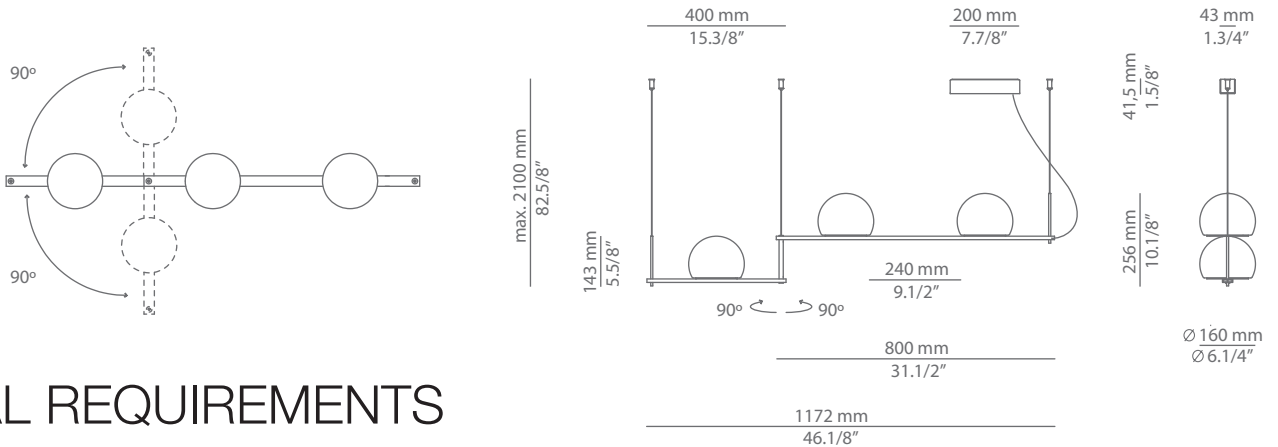

CIRC T-3716

suspension lamp

Date	Type
Project	
Location	
Model #	Quantity
Specifier	

Description

Metallic suspension lamp providing direct and indirect light.
Adjustable height and glass shade.
Articulated arm with lateral swing up to 90° in the moment of installation.

Pictures above might not show the specified dimensions or material. They are for illustration purposes only.

Ordering information

Product Code	Lamp	Finish						
T-3716	LED 3x6, 1W (2700K / Ang 120° / >90 CRI / 350mA) A+ 100V - 240V (included) / Typ* 3x565 lumens Dimmable Triac Glass shade	<table border="0"> <tr> <td>26 BLK</td> <td>Black</td> </tr> <tr> <td>61 S GLD</td> <td>Satin Gold</td> </tr> <tr> <td>CUSTOM</td> <td></td> </tr> </table>	26 BLK	Black	61 S GLD	Satin Gold	CUSTOM	
26 BLK	Black							
61 S GLD	Satin Gold							
CUSTOM								