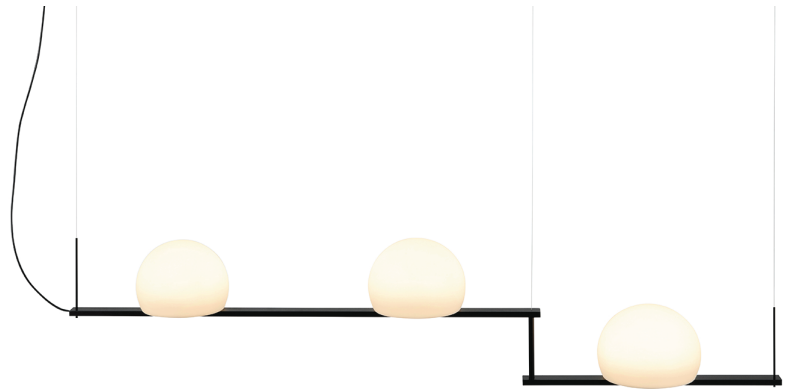

CIRC T-3716

suspension lamp

Date	Type
Project	
Location	
Model #	Quantity
Specifier	

Description

Metallic suspension lamp providing direct and indirect light.
Adjustable height and glass shade.
Articulated arm with lateral swing up to 90° in the moment of installation.

Pictures above might not show the specified dimensions or material. They are for illustration purposes only.

Ordering information

Product Code	Lamp	Finish						
T-3716	LED 3x6, 1W (2700K / Ang 120° / >90 CRI / 350mA) A+ 100V - 240V (included) / Typ* 3x565 lumens Dimmable Triac Glass shade	<table border="0"> <tr> <td>26 BLK</td> <td>Black</td> </tr> <tr> <td>61 S GLD</td> <td>Satin Gold</td> </tr> <tr> <td>CUSTOM</td> <td></td> </tr> </table>	26 BLK	Black	61 S GLD	Satin Gold	CUSTOM	
26 BLK	Black							
61 S GLD	Satin Gold							
CUSTOM								