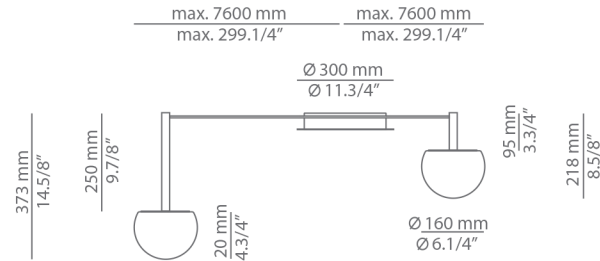

CIRC

t-3820S / t-3821S

ceiling light

Many possible configurations with t-3820S and t-3821S

Code	Composition includes
<p>R30.1S1M</p> <p>circ composition</p> 	<p>1 round canopy 113815263</p> <p>1 unit of t-3820C</p> <p>1 unit of t-3821C</p> <p>1 driver 671000036 / Dimmable Triac</p>

Finish canopy
26 BLK Black
Finish body
26 BLK Black
CUSTOM

Code	Composition includes
<p>R30.2S1M</p> <p>circ composition</p> 	<p>1 round canopy 113815263</p> <p>2 units of t-3820C</p> <p>1 unit of t-3821C</p> <p>1 driver 671000036 / Dimmable Triac</p>

Finish canopy
26 BLK Black
Finish body
26 BLK Black
CUSTOM

Code	Composition includes
<p>R30.2S2M</p> <p>circ composition</p> 	<p>1 round canopy 113815263</p> <p>2 units of t-3820C</p> <p>2 units of t-3821C</p> <p>2 drivers 671000036 / Dimmable Triac</p>