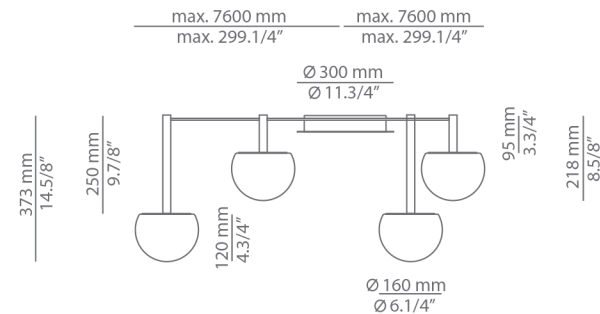

CIRC

t-3820S / t-3821S

ceiling light

Many possible configurations with t-3820S and t-3821S

Code	Composition includes
<p>R30.1S1M</p> <p>circ composition</p> 	<p>1 round canopy 113815263</p> <p>1 unit of t-3820C</p> <p>1 unit of t-3821C</p> <p>1 driver 671000036 / Dimmable Triac</p>

Finish canopy
26 BLK Black
Finish body
26 BLK Black
CUSTOM

Code	Composition includes
<p>R30.2S1M</p> <p>circ composition</p> 	<p>1 round canopy 113815263</p> <p>2 units of t-3820C</p> <p>1 unit of t-3821C</p> <p>1 driver 671000036 / Dimmable Triac</p>

Finish canopy
26 BLK Black
Finish body
26 BLK Black
CUSTOM

Code	Composition includes
<p>R30.2S2M</p> <p>circ composition</p> 	<p>1 round canopy 113815263</p> <p>2 units of t-3820C</p> <p>2 units of t-3821C</p> <p>2 drivers 671000036 / Dimmable Triac</p>

Finish canopy
26 BLK Black
Finish body
26 BLK Black
CUSTOM

Code	Composition includes
<p>R30.4S2M</p> <p>circ composition</p> 	<p>1 round canopy 113815263</p> <p>4 units of t-3820C</p> <p>2 units of t-3821C</p> <p>2 drivers 671000036 / Dimmable Triac</p>