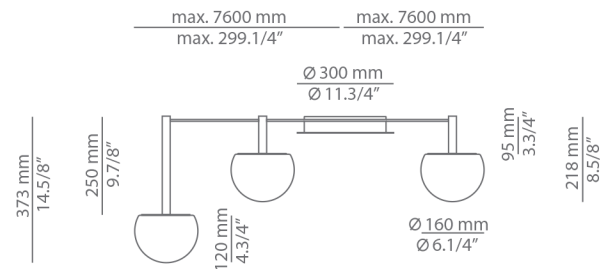

CIRC

t-3820S / t-3821S

ceiling light

Many possible configurations with t-3820S and t-3821S

Code	Composition includes
<p>R30.1S1M</p> <p>circ composition</p> 	<p>1 round canopy 113815263</p> <p>1 unit of t-3820C</p> <p>1 unit of t-3821C</p> <p>1 driver 671000036 / Dimmable Triac</p>

Finish canopy
26 BLK Black
Finish body
26 BLK Black
CUSTOM

Code	Composition includes
<p>R30.2S1M</p> <p>circ composition</p> 	<p>1 round canopy 113815263</p> <p>2 units of t-3820C</p> <p>1 unit of t-3821C</p> <p>1 driver 671000036 / Dimmable Triac</p>

Finish canopy
26 BLK Black
Finish body
26 BLK Black
CUSTOM

Code	Composition includes
<p>R30.2S2M</p> <p>circ composition</p> 	<p>1 round canopy 113815263</p> <p>2 units of t-3820C</p> <p>2 units of t-3821C</p> <p>2 drivers 671000036 / Dimmable Triac</p>