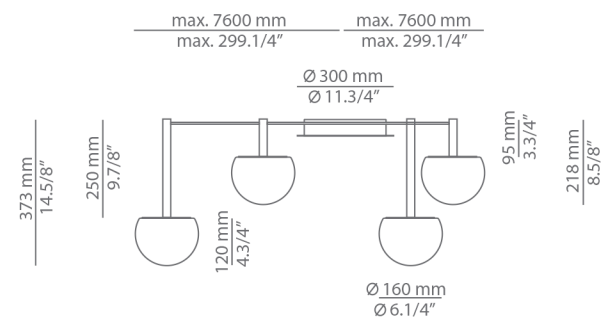

CIRC

t-3820S / t-3821S

ceiling light

Many possible configurations with t-3820S and t-3821S

Code	Composition includes
<p>■ R30.1S1M</p> <p>circ composition</p> 	<p>1 round canopy 113815263</p> <p>1 unit of t-3820C</p> <p>1 unit of t-3821C</p> <p>1 driver 671000036 / Dimmable Triac</p>

Finish canopy
26 BLK Black
Finish body
■ 26 BLK Black
■ CUSTOM

Code	Composition includes
<p>■ R30.2S1M</p> <p>circ composition</p> 	<p>1 round canopy 113815263</p> <p>2 units of t-3820C</p> <p>1 unit of t-3821C</p> <p>1 driver 671000036 / Dimmable Triac</p>

Finish canopy
26 BLK Black
Finish body
■ 26 BLK Black
■ CUSTOM

Code	Composition includes
<p>■ R30.2S2M</p> <p>circ composition</p> 	<p>1 round canopy 113815263</p> <p>2 units of t-3820C</p> <p>2 units of t-3821C</p> <p>2 drivers 671000036 / Dimmable Triac</p>

Finish canopy
26 BLK Black
Finish body
■ 26 BLK Black
■ CUSTOM

Code	Composition includes
<p>■ R30.4S2M</p> <p>circ composition</p> 	<p>1 round canopy 113815263</p> <p>4 units of t-3820C</p> <p>2 units of t-3821C</p> <p>2 drivers 671000036 / Dimmable Triac</p>