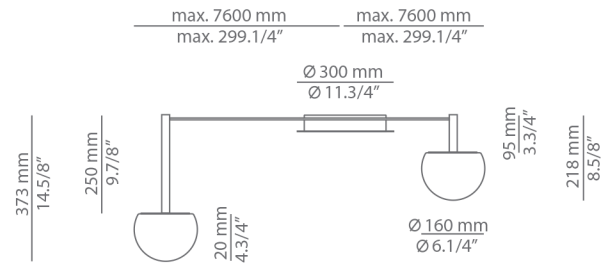

CIRC

t-3820S / t-3821S

ceiling light

Many possible configurations with t-3820S and t-3821S

Code	Composition includes
<p>■ R30.1S1M</p> <p>circ composition</p> 	<p>1 round canopy 113815263</p> <p>1 unit of t-3820C</p> <p>1 unit of t-3821C</p> <p>1 driver 671000036 / Dimmable Triac</p>

Finish canopy
26 BLK Black
Finish body
■ 26 BLK Black
■ CUSTOM

Code	Composition includes
<p>■ R30.2S1M</p> <p>circ composition</p> 	<p>1 round canopy 113815263</p> <p>2 units of t-3820C</p> <p>1 unit of t-3821C</p> <p>1 driver 671000036 / Dimmable Triac</p>

Finish canopy
26 BLK Black
Finish body
■ 26 BLK Black
■ CUSTOM

Code	Composition includes
<p>■ R30.2S2M</p> <p>circ composition</p> 	<p>1 round canopy 113815263</p> <p>2 units of t-3820C</p> <p>2 units of t-3821C</p> <p>2 drivers 671000036 / Dimmable Triac</p>