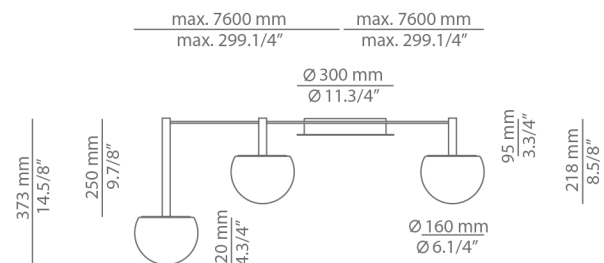

CIRC

t-3820S / t-3821S

ceiling light

Many possible configurations with t-3820S and t-3821S

Code	Composition includes
<p>■ R30.1S1M</p> <p>circ composition</p> 	<p>1 round canopy 113815263</p> <p>1 unit of t-3820C</p> <p>1 unit of t-3821C</p> <p>1 driver 671000036 / Dimmable Triac</p>

Finish canopy
26 BLK Black
Finish body
■ 26 BLK Black
■ CUSTOM

Code	Composition includes
<p>■ R30.2S1M</p> <p>circ composition</p> 	<p>1 round canopy 113815263</p> <p>2 units of t-3820C</p> <p>1 unit of t-3821C</p> <p>1 driver 671000036 / Dimmable Triac</p>

Finish canopy
26 BLK Black
Finish body
■ 26 BLK Black
■ CUSTOM

Code	Composition includes
<p>■ R30.2S2M</p> <p>circ composition</p> 	<p>1 round canopy 113815263</p> <p>2 units of t-3820C</p> <p>2 units of t-3821C</p> <p>2 drivers 671000036 / Dimmable Triac</p>