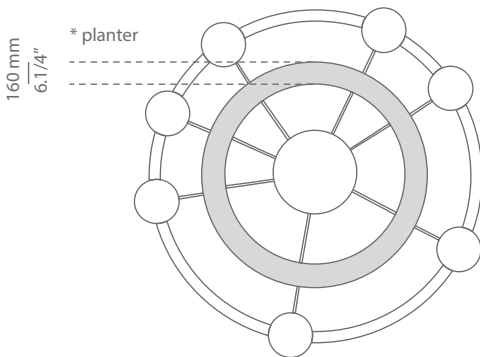

CIRC

suspension

T-3816 / VEGETATION KIT

Date	Type
Project	
Location	
Model #	Quantity
Specifier	

Description

Metallic suspension lamp with circular body and vegetation kit with artificial greenery. Shade made of a satinated glass providing direct and indirect light. Adjustable height.

Artificial greenery not waterproof. Maximum weight supported 66.14 lb

Pictures above might not show the specified dimensions or material. They are for illustration purposes only.

Ordering information

Code	Lamp	Canopy	Finish body
T-3816S	LED 7x6.1W (led included) (2700K / Ang 120° / >90 CRI / 350mA) / 120V Typ* 7x565 lumens / Dimmable Triac	26 BLK Black	26 BLK Black 61 S GLD Satin Gold

info@estiluzusa.com
www.estiluzusa.com

CIRC

suspension

T-3816 / VEGETATION KIT

Date	Type
Project	
Location	
Model #	Quantity
Specifier	

Configurations with T-3816S and vegetation kit

Code	Composition includes	Finish canopy
R30.1MP1VK (with greenery)	1 round canopy 113815263 1 unit of T-3816S 3 drivers 671000036 / Dimmable Triac 1 vegetation kit 123815262	26 BLK Black 26 BLK Black 61 S GLD Satin Gold

\varnothing 300 mm
 \varnothing 11.3/4"
 \varnothing 640 mm
 \varnothing 25.1/4"
 \varnothing 800 mm
 \varnothing 31.1/2"
 1319 mm
 51.7/8"

Code	Composition includes	Finish canopy
R30.1MP1PK (without greenery)	1 round canopy 113815263 1 unit of T-3816S 3 drivers 671000036 / Dimmable Triac 1 planter kit 123815260	26 BLK Black 26 BLK Black 61 S GLD Satin Gold