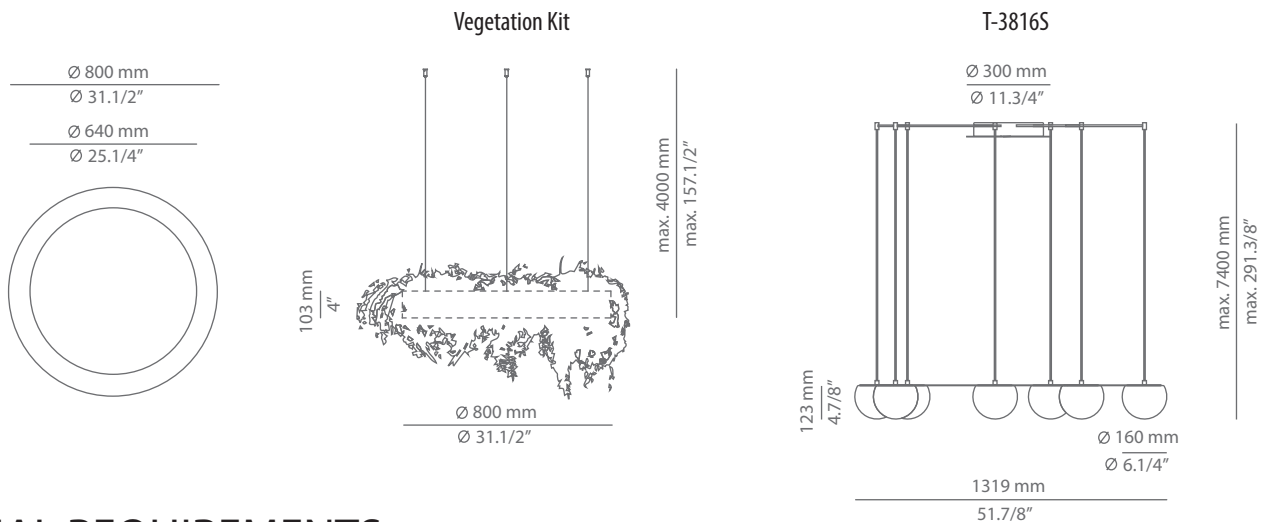

CIRC

suspension

T-3816 / VEGETATION KIT

Date	Type
Project	
Location	
Model #	Quantity
Specifier	

Description

Metallic suspension lamp with circular body and vegetation kit with artificial greenery. Shade made of a satinated glass providing direct and indirect light. Adjustable height.

Artificial greenery not waterproof. Maximum weight supported 66.14 lb

Pictures above might not show the specified dimensions or material. They are for illustration purposes only.

Ordering information

Code	Lamp	Canopy	Finish body
T-3816S	LED 7x6.1W (led included) (2700K / Ang 120° / >90 CRI / 350mA) / 120V Typ* 7x565 lumens / Dimmable Triac	26 BLK Black	26 BLK Black 61 S GLD Satin Gold

\varnothing 300 mm
 \varnothing 11.3/4"
 \varnothing 640 mm
 \varnothing 25.1/4"
 \varnothing 800 mm
 \varnothing 31.1/2"
 1319 mm
 51.7/8"

Code	Composition includes	Finish canopy
R30.1MP1PK (without greenery)	1 round canopy 113815263 1 unit of T-3816S 3 drivers 671000036 / Dimmable Triac 1 planter kit 123815260	26 BLK Black 26 BLK Black 61 S GLD Satin Gold

\varnothing 300 mm
 \varnothing 11.3/4"
 \varnothing 640 mm
 \varnothing 25.1/4"
 \varnothing 800 mm
 \varnothing 31.1/2"
 1319 mm
 51.7/8"