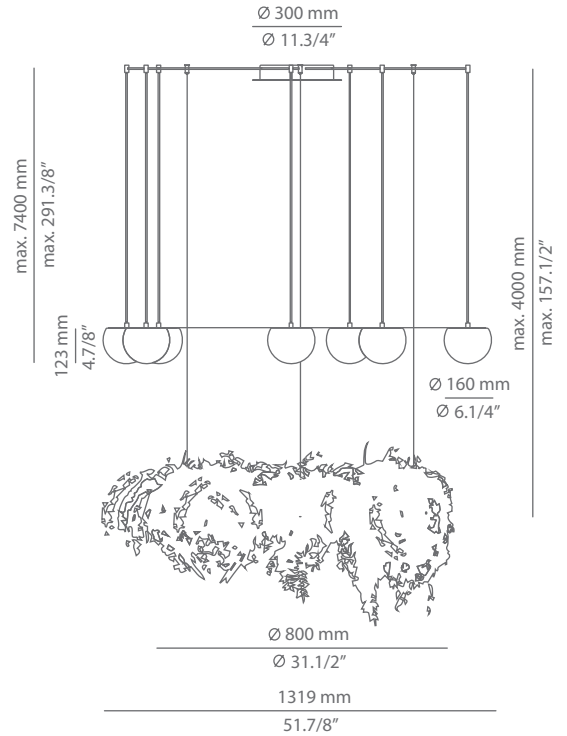

CIRC

suspension

T-3816 / VEGETATION KIT

Date	Type
Project	
Location	
Model #	Quantity
Specifier	

Description

Metallic suspension lamp with circular body and vegetation kit with artificial greenery. Shade made of a satinated glass providing direct and indirect light. Adjustable height.

Artificial greenery not waterproof. Maximum weight supported 66.14 lb

Pictures above might not show the specified dimensions or material. They are for illustration purposes only.

Ordering information

Code	Lamp	Canopy	Finish body
T-3816S	LED 7x6.1W (led included) (2700K / Ang 120° / >90 CRI / 350mA) / 120V Typ* 7x565 lumens / Dimmable Triac	26 BLK Black	26 BLK Black 61 S GLD Satin Gold

\varnothing 300 mm
 \varnothing 11.3/4"
 \varnothing 640 mm
 \varnothing 25.1/4"
 \varnothing 800 mm
 \varnothing 31.1/2"
 1319 mm
 51.7/8"

Code	Composition includes	Finish canopy
R30.1MP1PK (without greenery)	1 round canopy 113815263 1 unit of T-3816S 3 drivers 671000036 / Dimmable Triac 1 planter kit 123815260	26 BLK Black 26 BLK Black 61 S GLD Satin Gold

\varnothing 300 mm
 \varnothing 11.3/4"
 \varnothing 640 mm
 \varnothing 25.1/4"
 \varnothing 800 mm
 \varnothing 31.1/2"
 1319 mm
 51.7/8"