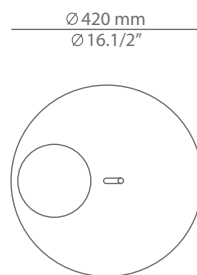

SPECIAL REQUIREMENTS

Custom finishes and versions

Alternate lamping, versions and finishes available for projects. Consult our offices.

Special instructions

estiluz®

ESTILUZ, S.A.
Carretera d'Ogassa, s/n
17860 Sant Joan de les Abadesses
T+34 972 720 125
F+34 972 720 796

estiluz@estiluz.com
www.estiluz.com

illuminations

425 Peachtree Hills Ave. NE #3 Atlanta, GA 30305
404.876.1064 sales@illumco.com