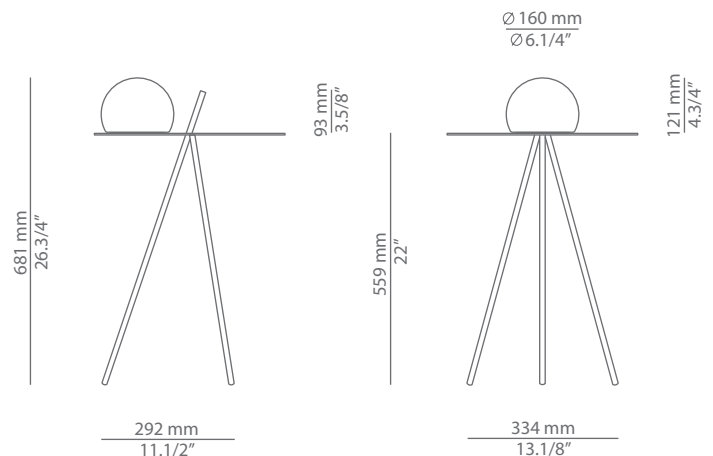

SPECIAL REQUIREMENTS

Custom finishes and versions

Alternate lamping, versions and finishes available for projects. Consult our offices.

Special instructions

estiluz®

ESTILUZ, S.A.
Carretera d'Ogassa, s/n
17860 Sant Joan de les Abadesses
T+34 972 720 125
F+34 972 720 796

estiluz@estiluz.com
www.estiluz.com

illuminations

425 Peachtree Hills Ave. NE #3 Atlanta, GA 30305
404.876.1064 sales@illumco.com